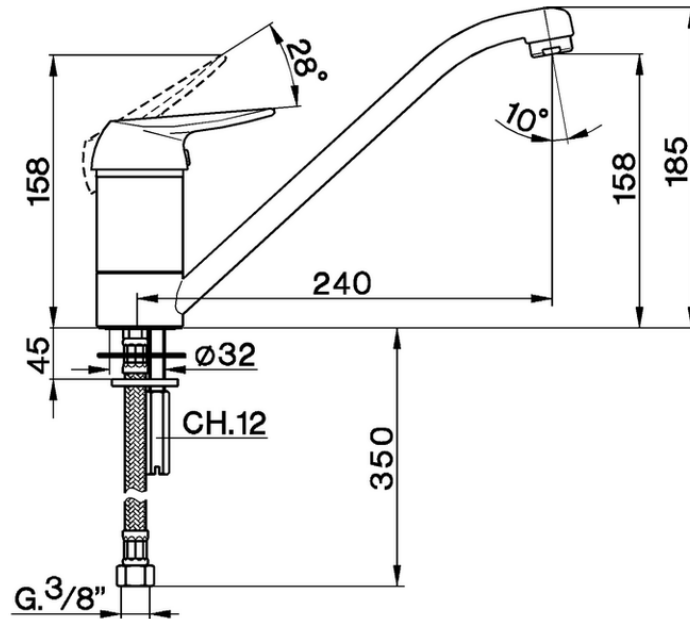

Miscelatore monocomando lavello KITCHEN_AT400580

AT400580

<https://www.huberitalia.com/miscelatore-monocomando-lavello-kitchen-at400580>

2026-04-07