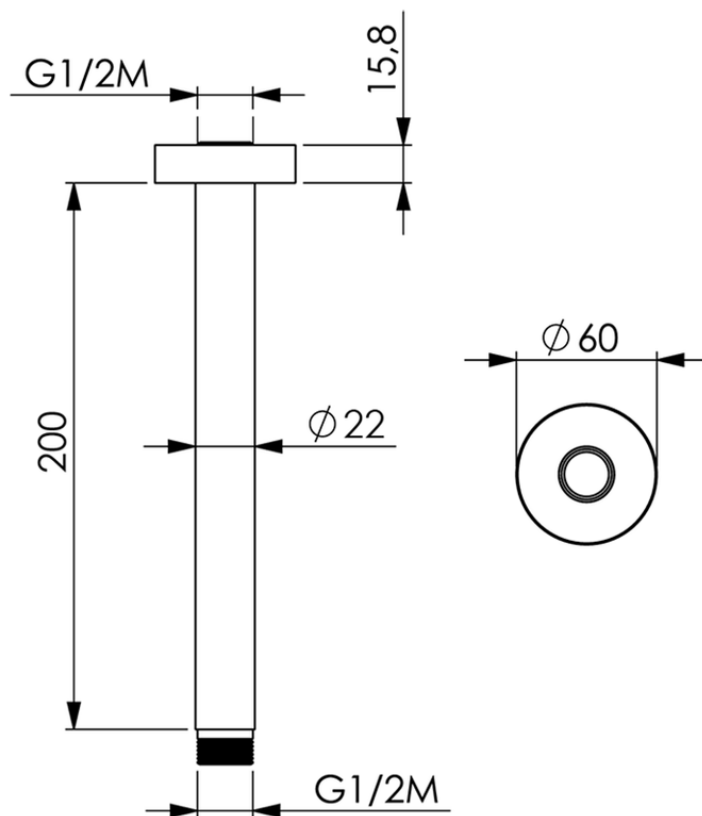

Braccio doccia a soffitto SHOWER_SS013440

SS013440

<https://www.huberitalia.com/braccio-doccia-a-soffitto-shower-ss013440>

2026-06-22