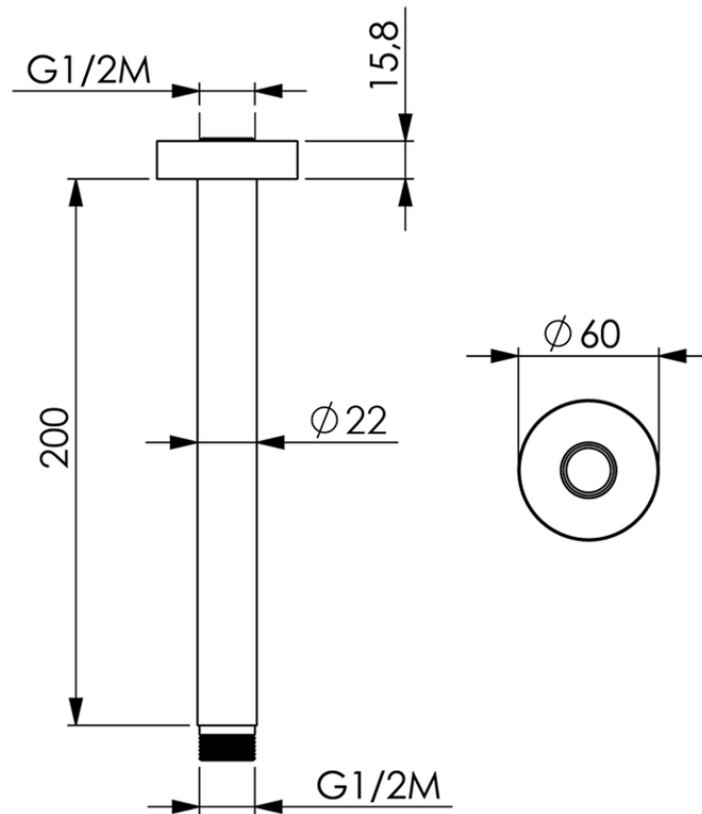

Braccio doccia a soffitto SHOWER_SS013440

SS013440

<https://www.huberitalia.com/braccio-doccia-a-soffitto-shower-ss013440>

2026-06-18