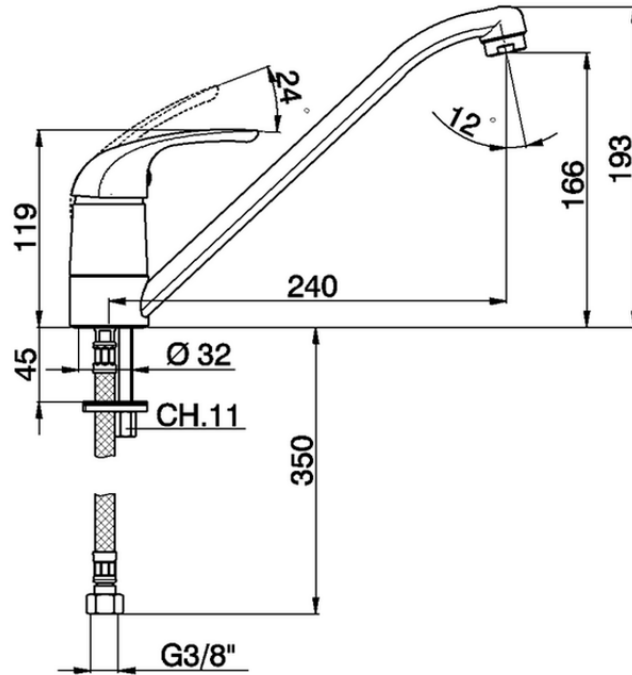

Miscelatore monocomando lavello KITCHEN_NM000580

NM000580

<https://www.huberitalia.com/miscelatore-monocomando-lavello-kitchen-nm000580>

2026-06-27