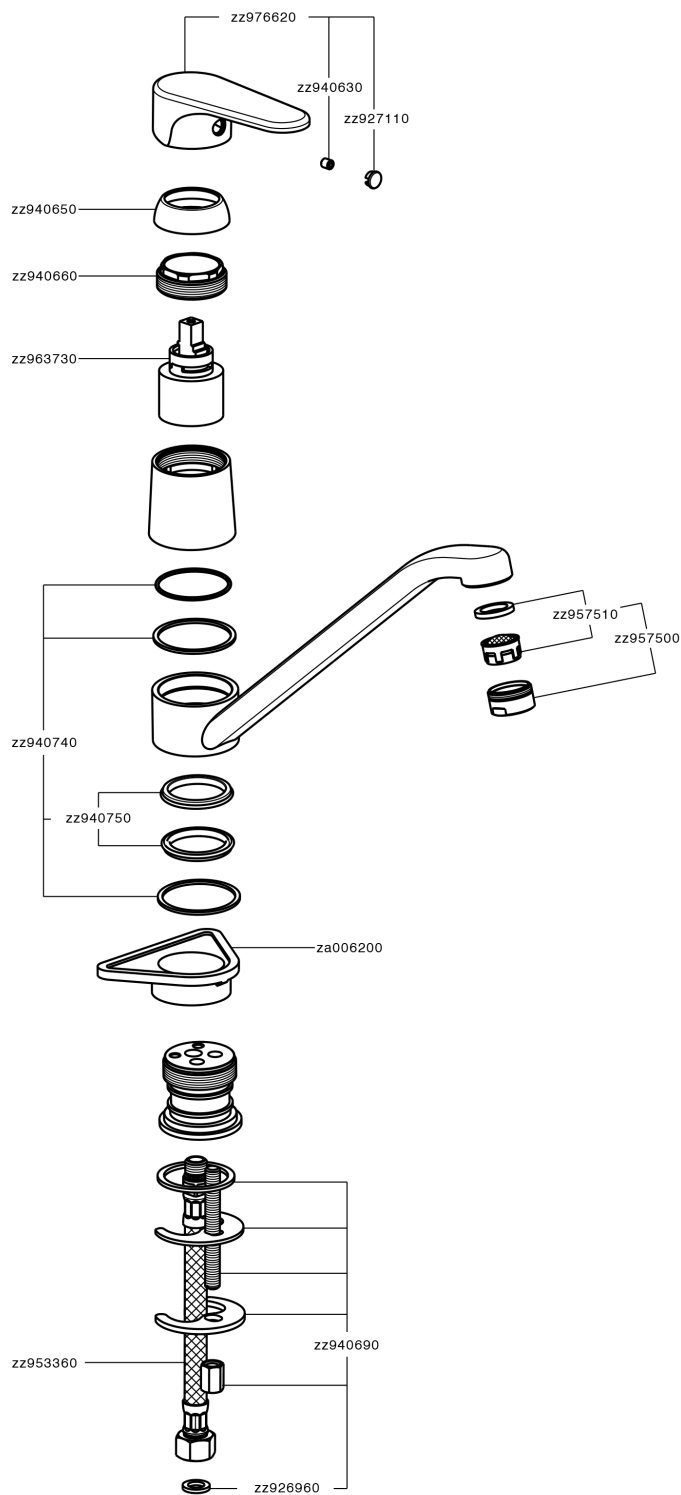

## Miscelatore monocomando lavello EnergySave KITCHEN\_AH000585

AH000585

<https://www.huberitalia.com/miscelatore-monocomando-lavello-energysave-kitchen-ah000585>

2026-06-24