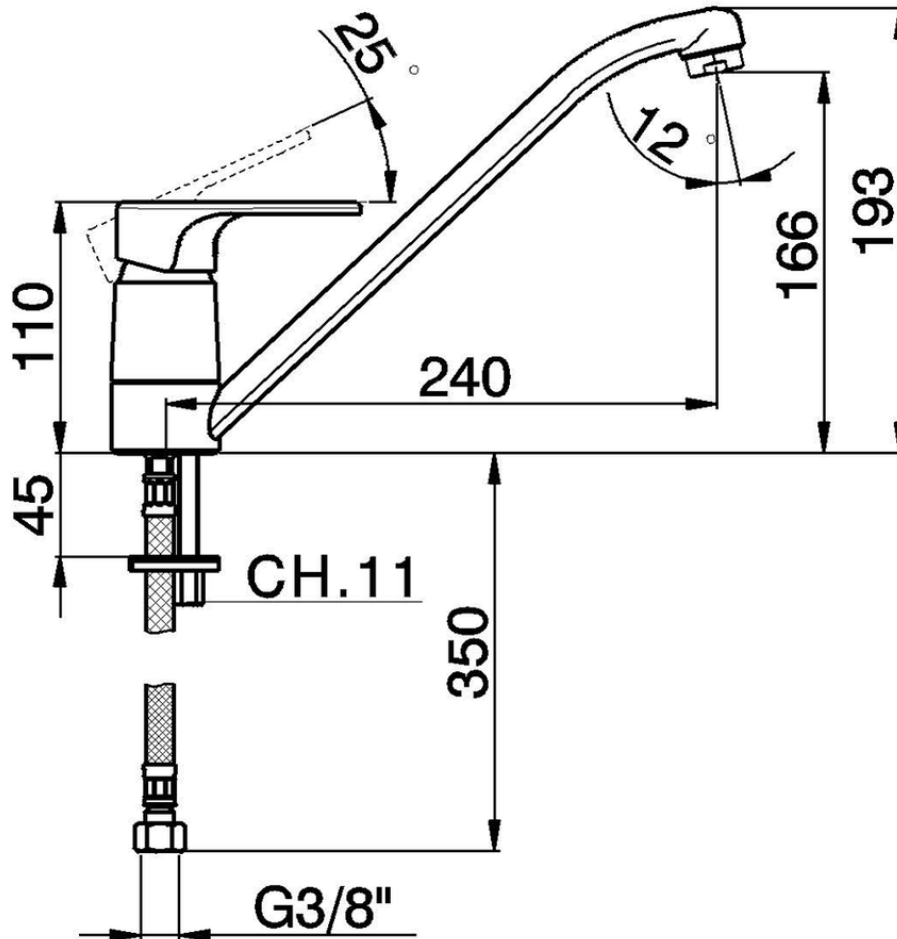

## Miscelatore monocomando lavello EnergySave KITCHEN\_AH000585

AH000585

<https://www.huberitalia.com/miscelatore-monocomando-lavello-energysave-kitchen-ah000585>

2026-06-24