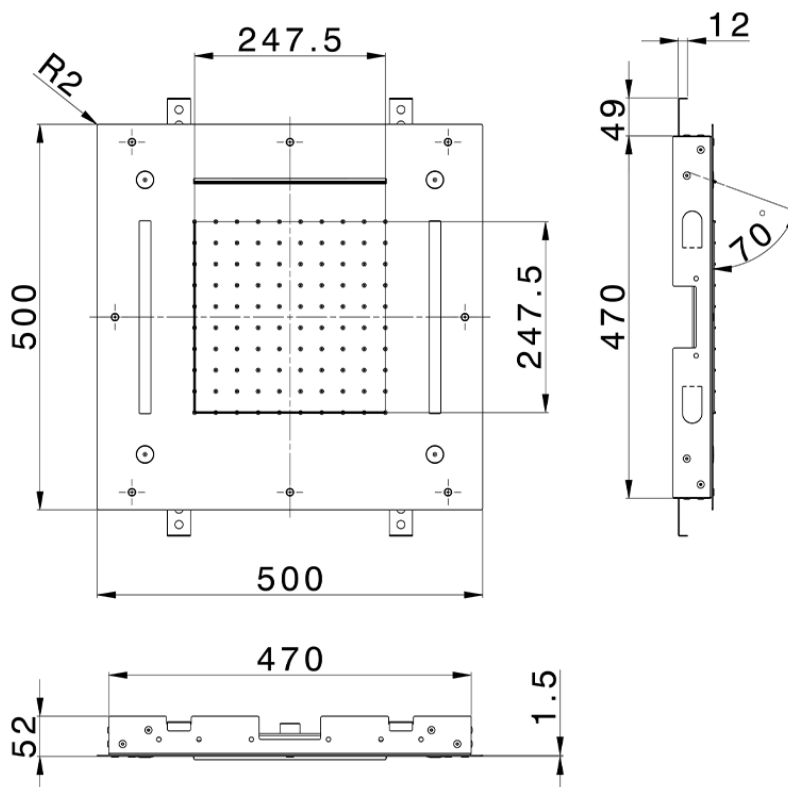

## Soffione a soffitto con cromoterapia 500x500 mm ZEN\_ZS1C0085

ZS1C0085

<https://www.huberitalia.com/soffione-a-soffitto-con-cromoterapia-500x500-mm-zen-zs1c0085>

2026-05-13