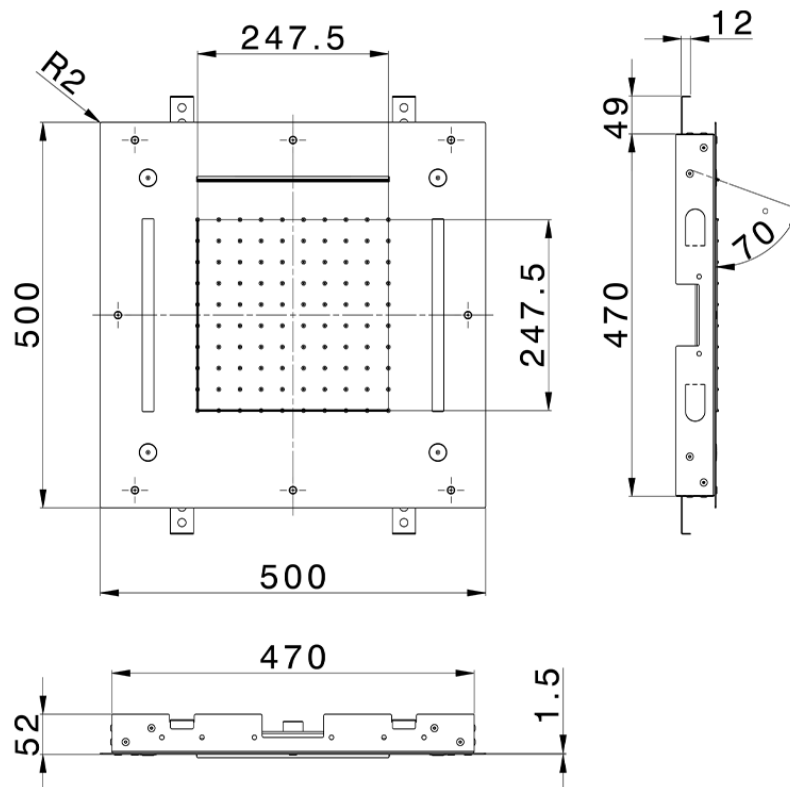

Soffione a soffitto con cromoterapia 500x500 mm ZEN_ZS1C0085

ZS1C0085

<https://www.huberitalia.com/soffione-a-soffitto-con-cromoterapia-500x500-mm-zen-zs1c0085>

2026-07-01