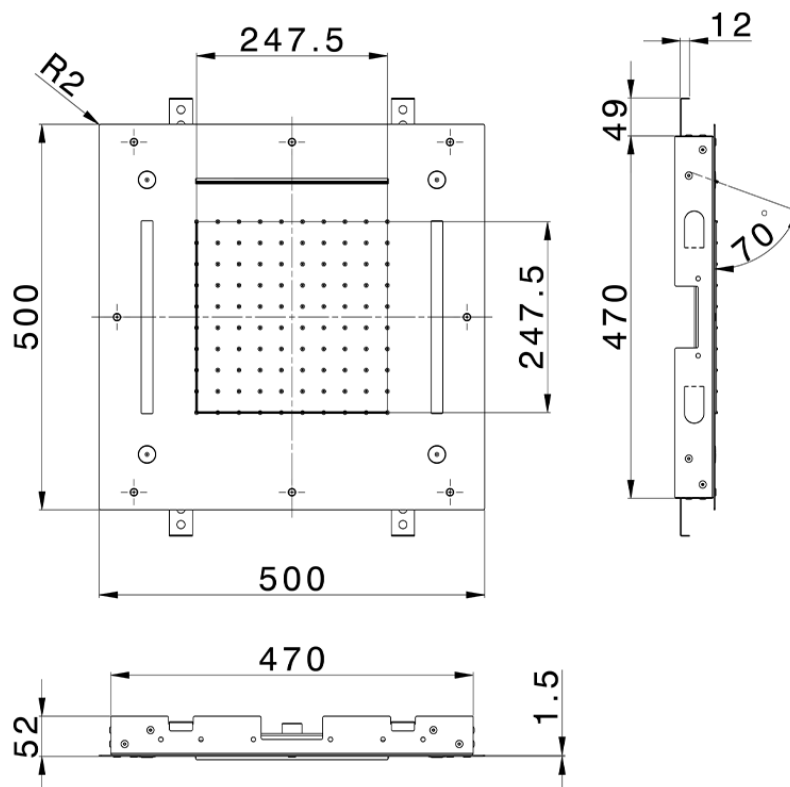

Soffione a soffitto con cromoterapia 500x500 mm ZEN_ZS1C0085

ZS1C0085

<https://www.huberitalia.com/soffione-a-soffitto-con-cromoterapia-500x500-mm-zen-zs1c0085>

2026-05-13