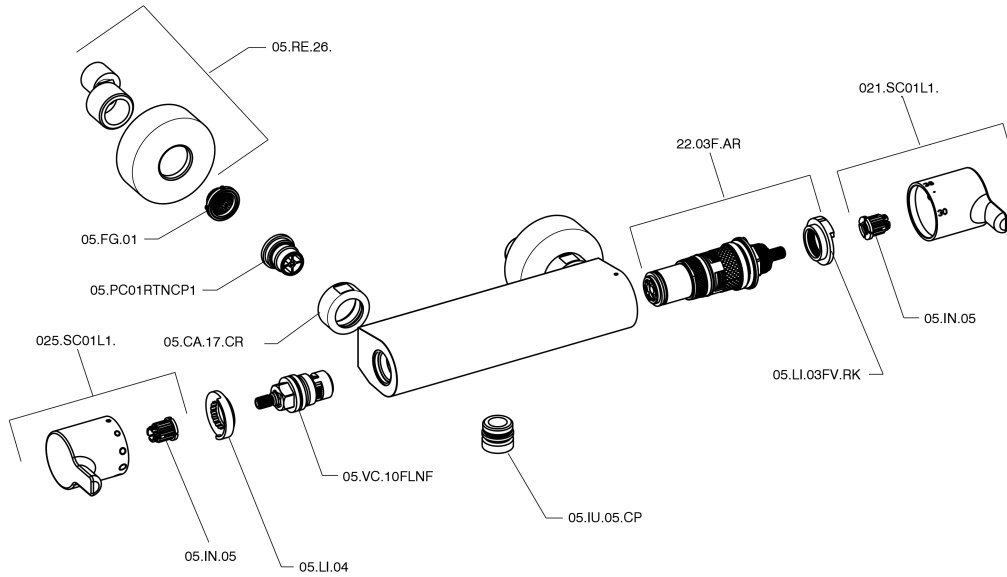

Miscelatore termostatico doccia H2_H2T01010

H2T01010

<https://www.huberitalia.com/miscelatore-termostatico-doccia-h2-h2t01010>

2026-06-27