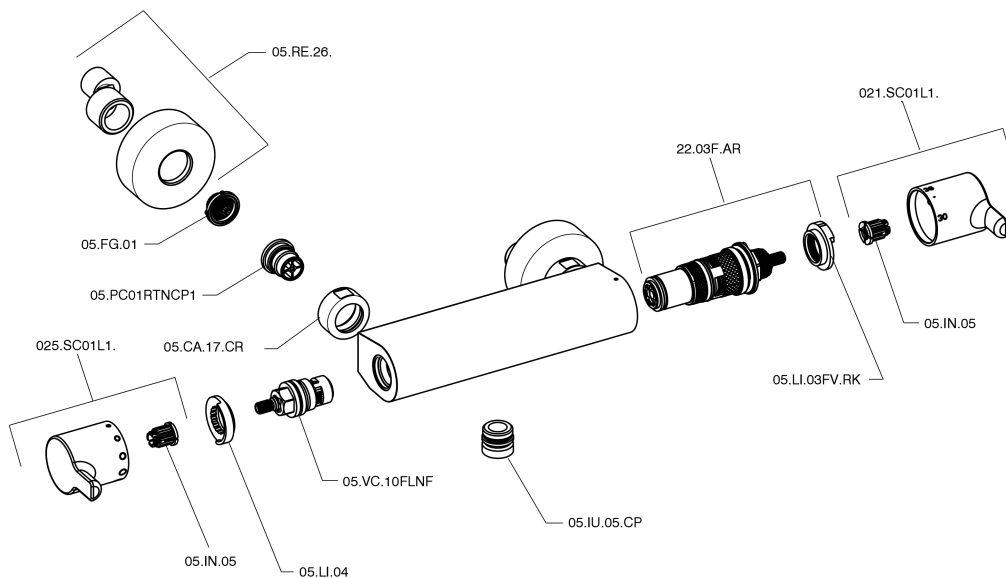

Miscelatore termostatico doccia H2_H2T01010

H2T01010

<https://www.huberitalia.com/miscelatore-termostatico-doccia-h2-h2t01010>

2026-04-17