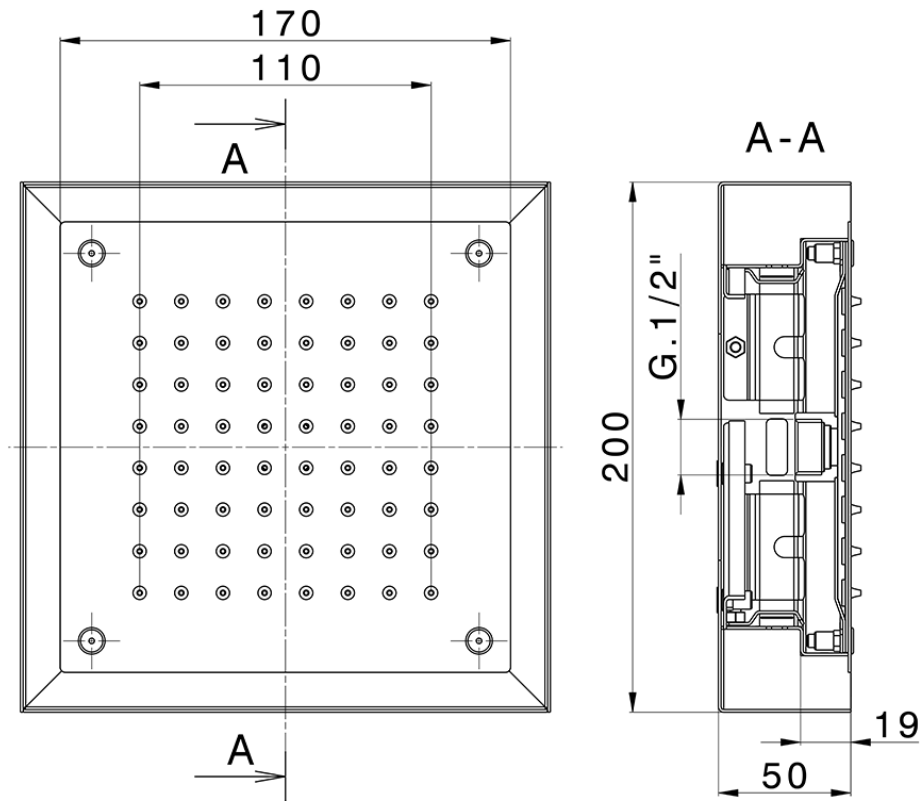

Soffione a soffitto con cromoterapia 200x200 mm ZEN_ZS1C0240

ZS1C0240

<https://www.huberitalia.com/soffione-a-soffitto-con-cromoterapia-200x200-mm-zen-zs1c0240>

2026-04-03