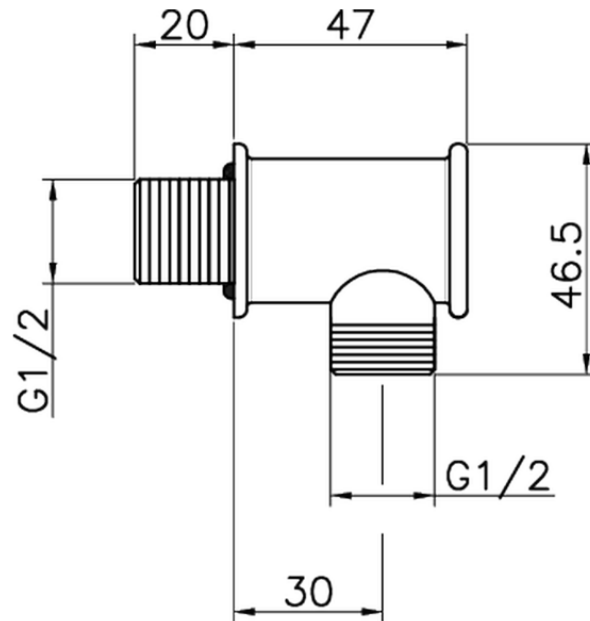

Pres a d'acqua SHOWER_67.04H.

67.04H.

<https://www.huberitalia.com/presa-dacqua-shower-67-04h>

2026-07-04