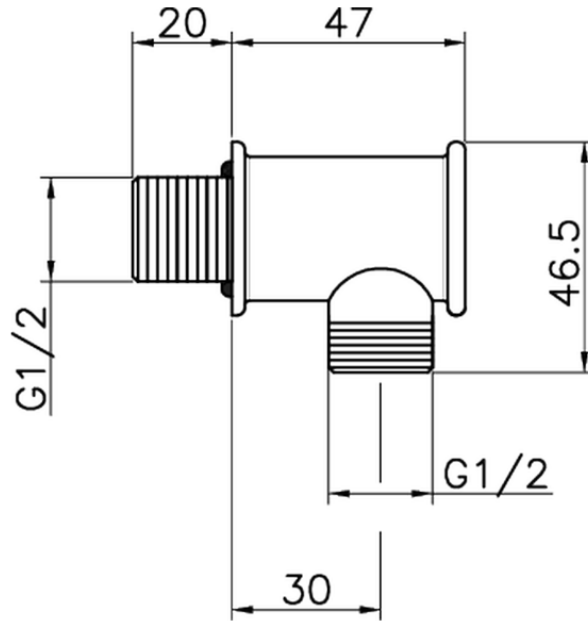

Pres a d'acqua SHOWER_67.04H.

67.04H.

<https://www.huberitalia.com/presa-dacqua-shower-67-04h>

2026-07-03