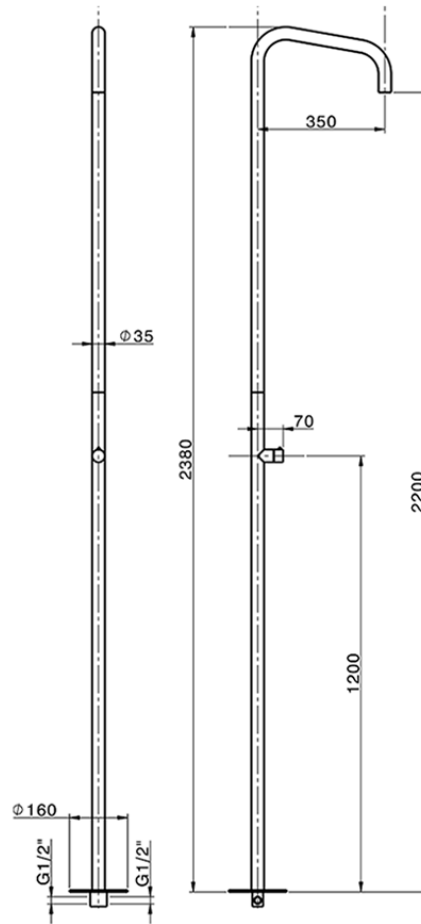

Colonna doccia progressiva outdoor LYNOX_LX005120

LX005120

<https://www.huberitalia.com/colonna-doccia-progressiva-outdoor-lynnox-lx005120>

2026-06-25