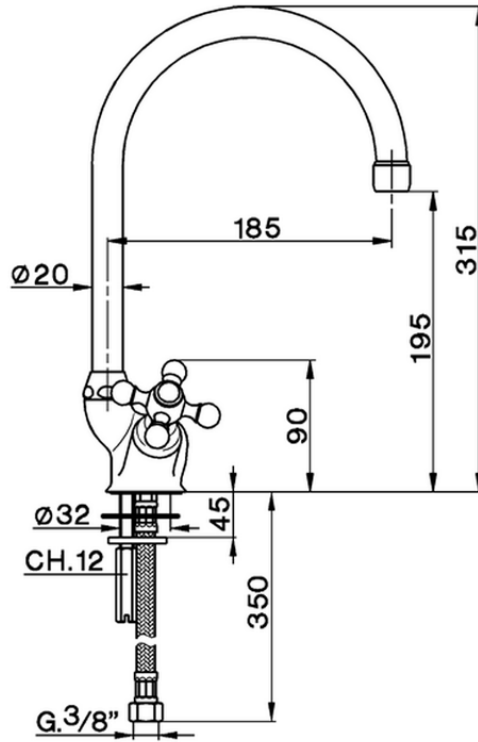

Miscelatore lavello KITCHEN_AR900530

AR900530

<https://www.huberitalia.com/miscelatore-lavello-kitchen-ar900530>

2026-06-30