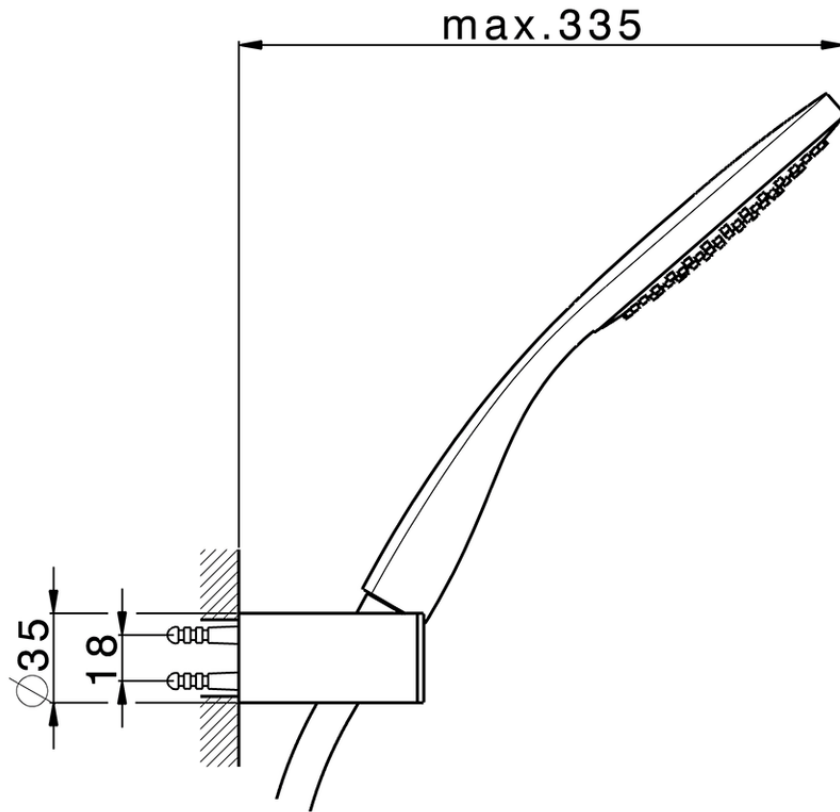

Completo doccia duplex SHOWER_SS018350

SS018350

<https://www.huberitalia.com/completo-doccia-duplex-shower-ss018350>

2026-05-13