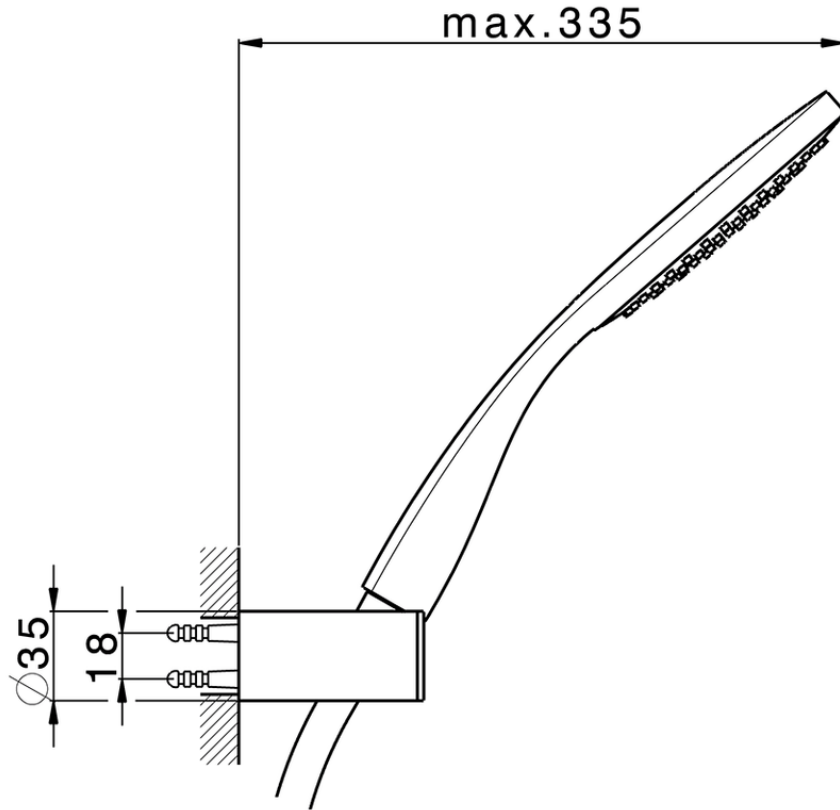

Completo doccia duplex SHOWER_SS018350

SS018350

<https://www.huberitalia.com/completo-doccia-duplex-shower-ss018350>

2026-06-28