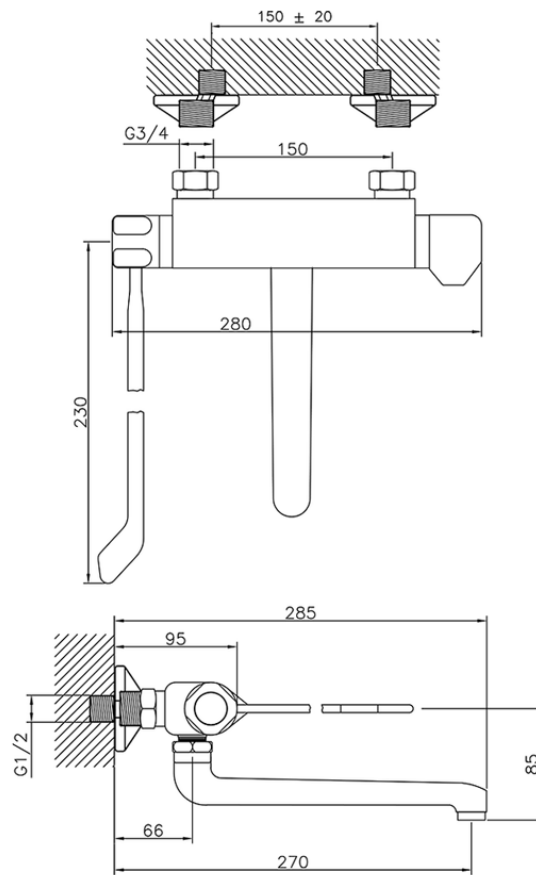

## Miscelatore termostatico lavello a parete KITCHEN\_CLT70020

CLT70020

<https://www.huberitalia.com/miscelatore-termostatico-lavello-a-parete-kitchen-clt70020>

2026-06-08