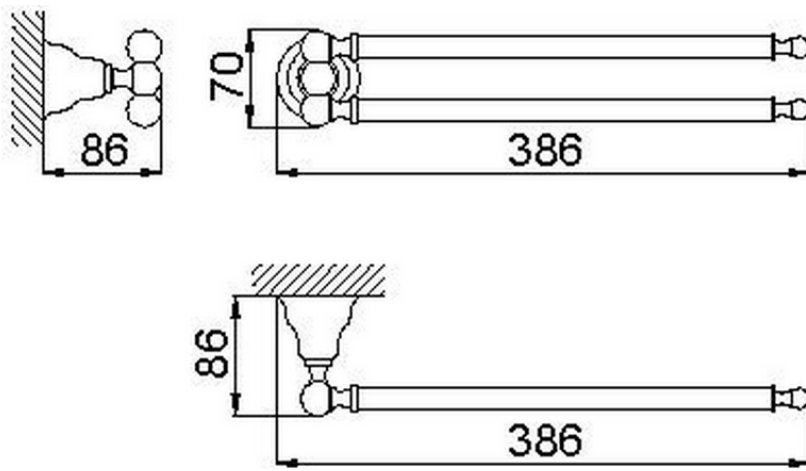

Porta salviette CROISETTE_4016.01H.

4016.01H.

<https://www.huberitalia.com/porta-salviette-croisette-4016-01h>

2026-04-29