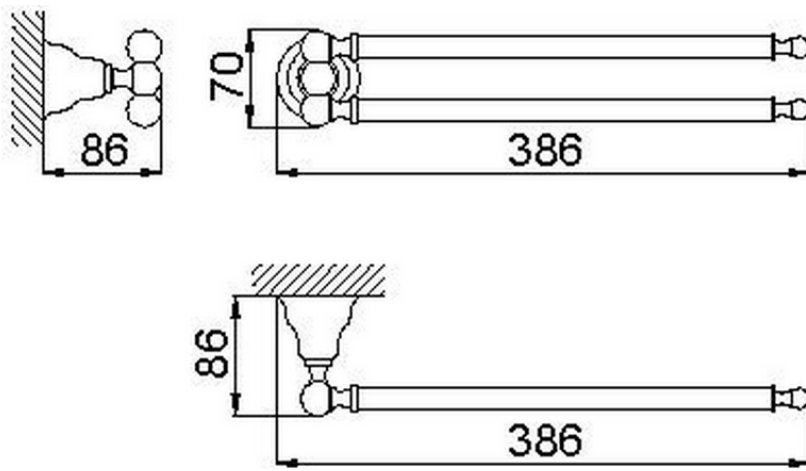

## Porta salviette CROISETTE\_4016.01H.

4016.01H.

<https://www.huberitalia.com/porta-salviette-croisette-4016-01h>

2026-04-29