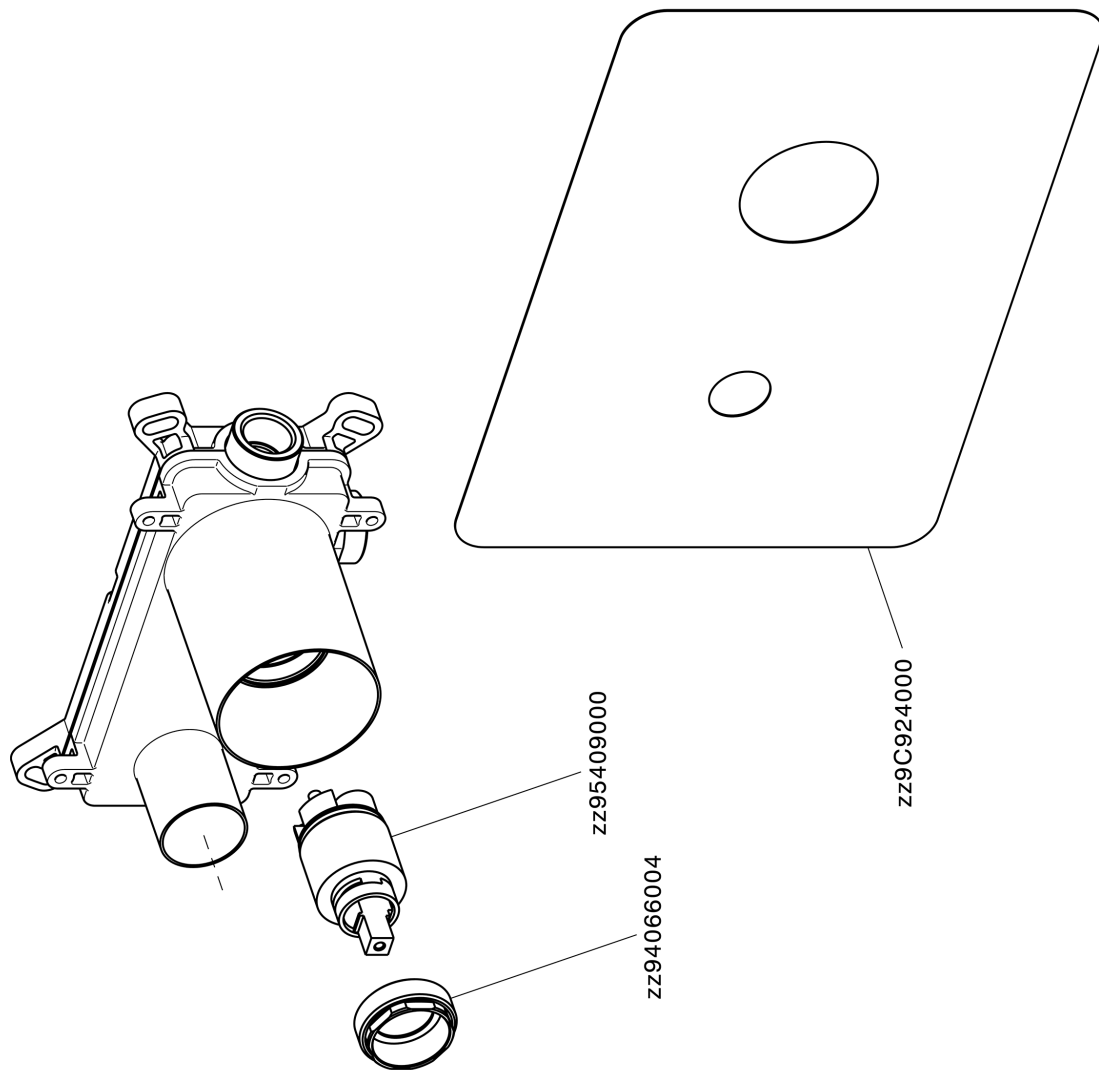

Parte incasso monocomando lavabo a parete Easy-Box INCASSO_ZB002450

ZB002450 <https://www.huberitalia.com/parte-incasso-monocomando-lavabo-a-parete-easy-box-incasso-zb002450>

2026-04-29