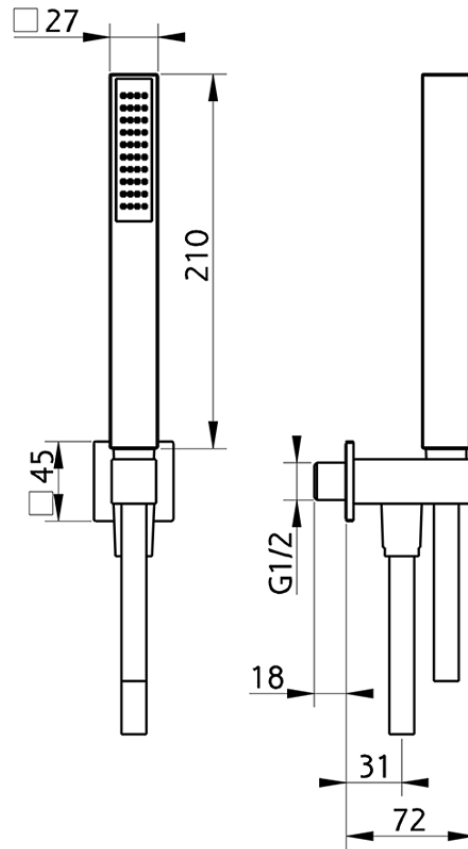

## Completo doccia con presa acqua SHOWER\_SS018970

SS018970

<https://www.huberitalia.com/completo-doccia-con-presa-acqua-shower-ss018970>

2026-06-09