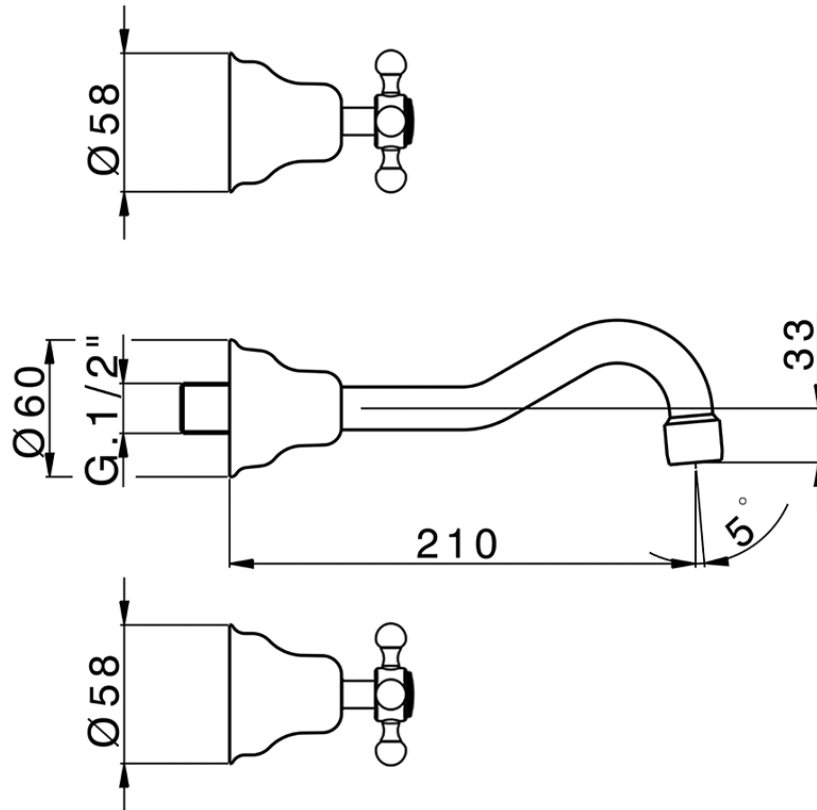

Parte esterna lavabo a parete VICTORIAN_VT013510

VT013510

<https://www.huberitalia.com/parte-esterna-lavabo-a-parete-victorian-vt013510>

| Serie's code | Size XX |
|--------------|---------|
| CX 1351 | 20-35 |
| CF 1351 | 20-35 |
| CX 0331 | 20-35 |
| CF 0331 | 20-35 |
| CX 0200 | 20-35 |
| CF 0200 | 20-35 |
| BA 1351 | 20-35 |
| GS 1351 | 20-35 |
| GL 1351 | 20-35 |
| MN 1351 | 20-35 |
| LN 1351 | 20-35 |
| LV 1351 | 33-48 |
| LY 1351 | 33-48 |
| CU 1351 | 33-48 |
| SM 1351 | 30-45 |
| AA 1351 | 10-30 |
| AC 1351 | 10-30 |
| AR 1351 | 15-25 |
| PZ 1351 | 10-30 |
| RG 1351 | 10-30 |
| TS 1351 | 10-30 |
| VT 1351 | 10-30 |
| CS 1351 | 10-30 |
| WA 1351 | 45-68 |
| X1 1351 | 33-45 |
| X2 1351 | 33-45 |
| X3 1351 | 33-45 |
| X4 1351 | 33-45 |
| X5 1351 | 33-45 |
| RI 1351 | 20-35 |
| RM 1351 | 20-35 |

Limiti di tolleranza superficie piastrelle
 Adjustment limits for finished tile surface
 Limites de tolérance surface carrelage
 Fliesenoberfläche
 Superficie del azulejo

ZB033510

<https://www.huberitalia.com/parte-incasso-lavabo-a-parete-incasso-zb033510>