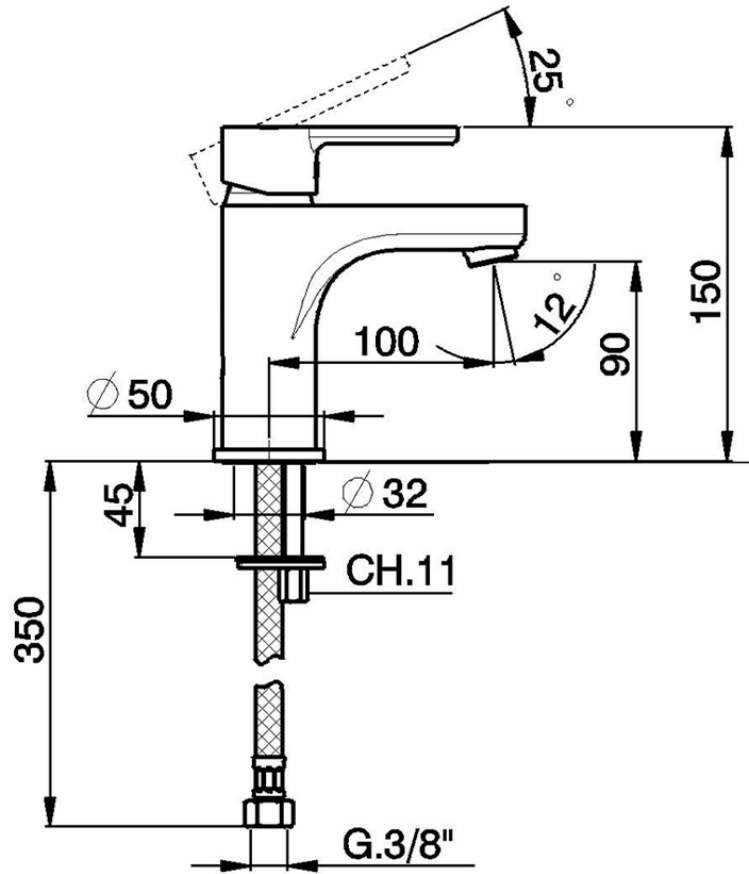

Miscelatore monocomando lavabo large EnergySave H2_H2000505

H2000505

<https://www.huberitalia.com/miscelatore-monocomando-lavabo-large-energysave-h2-h2000505>

2026-04-17