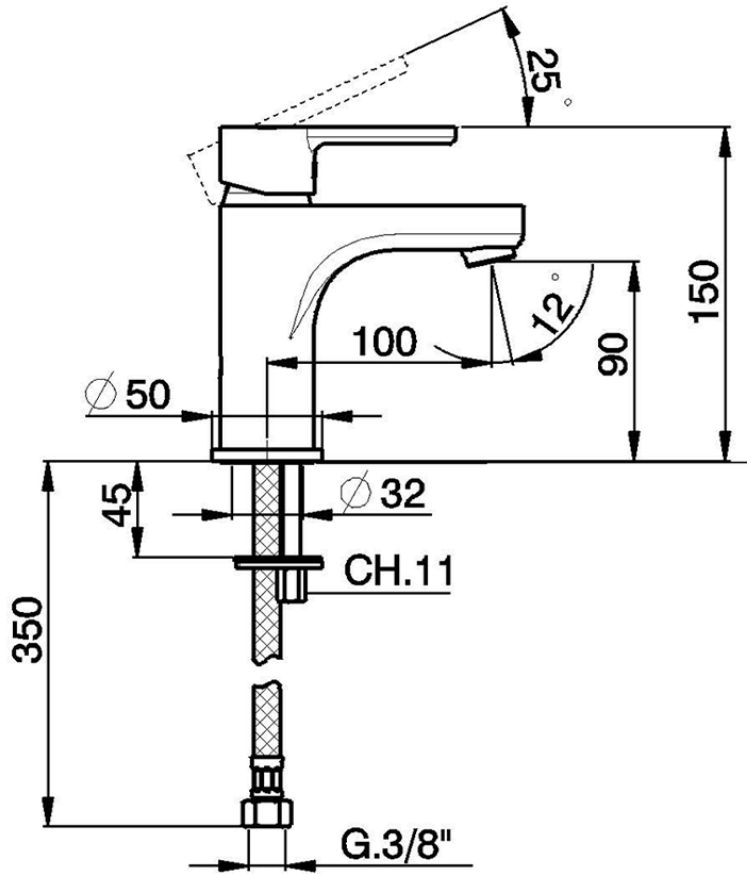

Miscelatore monocomando lavabo large EnergySave H2_H2000505

H2000505

<https://www.huberitalia.com/miscelatore-monocomando-lavabo-large-energysave-h2-h2000505>

2026-06-27