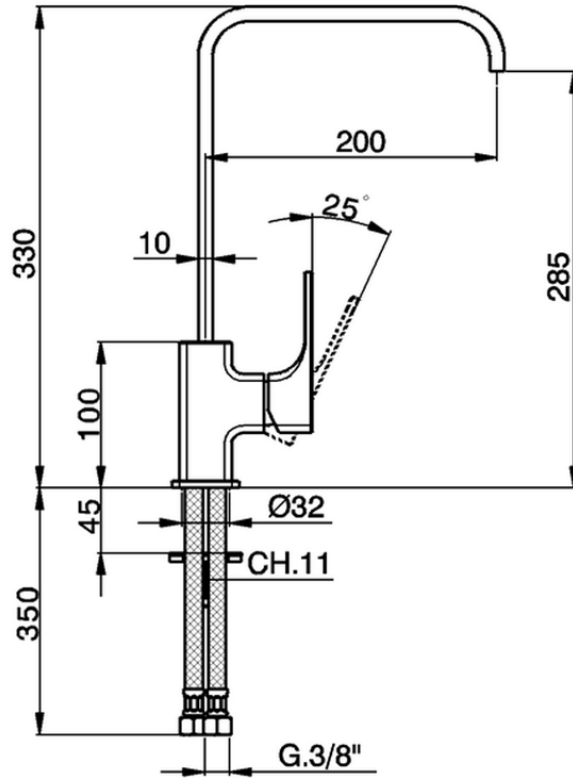

Miscelatore monocomando lavello EnergySave KITCHEN_CU102535

CU102535

<https://www.huberitalia.com/miscelatore-monocomando-lavello-energysave-kitchen-cu102535>

2026-04-24