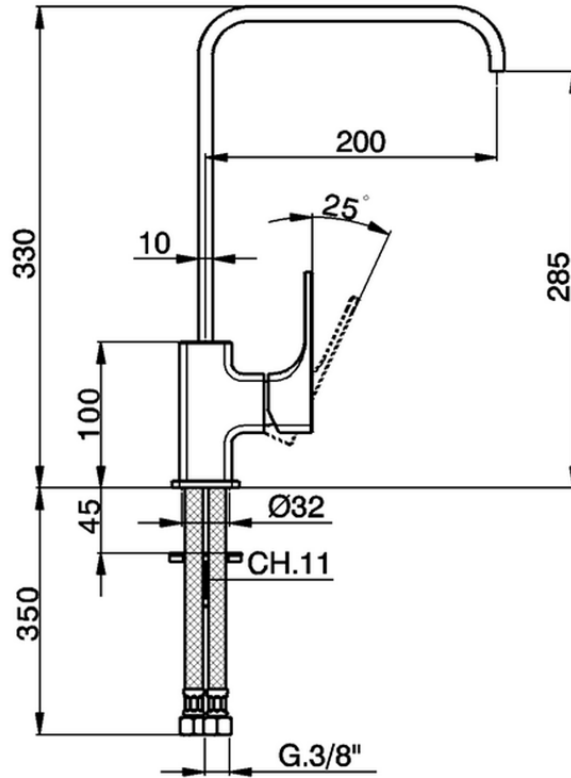

## Miscelatore monocomando lavello EnergySave KITCHEN\_CU102535

CU102535

<https://www.huberitalia.com/miscelatore-monocomando-lavello-energysave-kitchen-cu102535>

2026-06-16