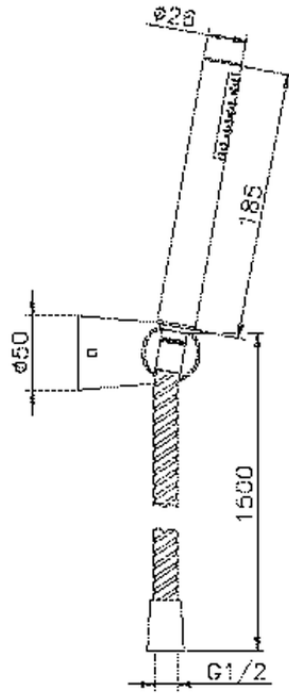

Completo doccia duplex Kyoto SHOWER_63.22H.

63.22H.

<https://www.huberitalia.com/completo-doccia-duplex-kyoto-shower-63-22h>

2026-06-28