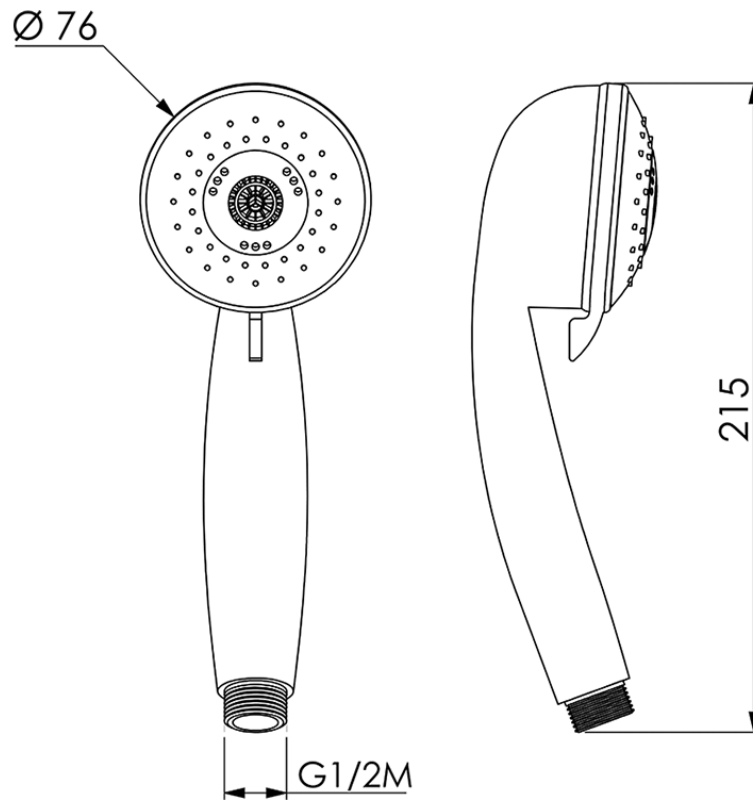

Doccetta Teti SHOWER_SS014310

SS014310

<https://www.huberitalia.com/doccetta-teti-shower-ss014310>

2026-06-28