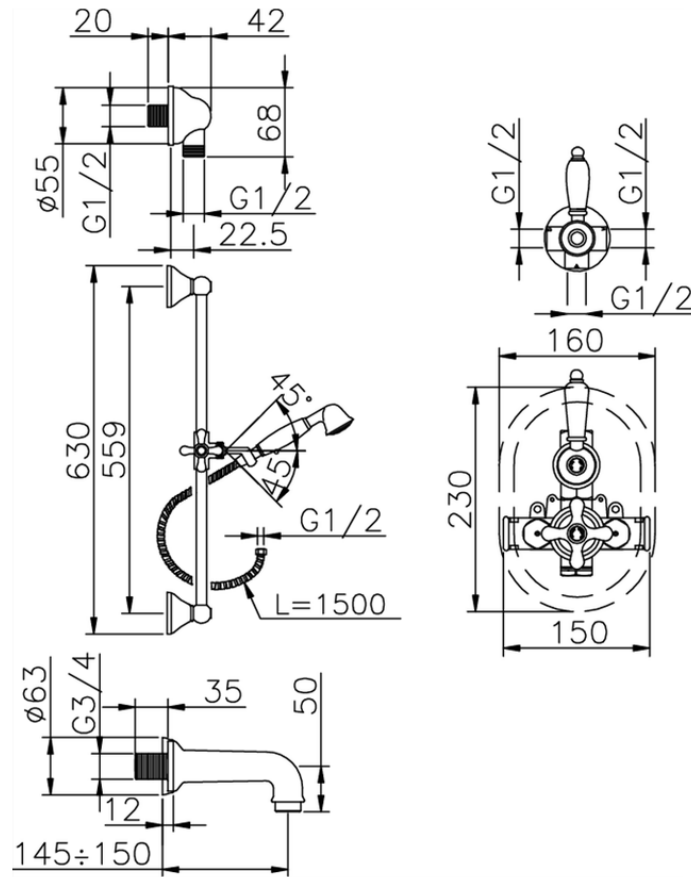

## Completo miscelatore termostatico vasca incasso CROISSETTE\_914.CS01H.

914.CS01H. <https://www.huberitalia.com/completo-miscelatore-termostatico-vasca-incasso-croisette-914-cs01h>

2025-03-19