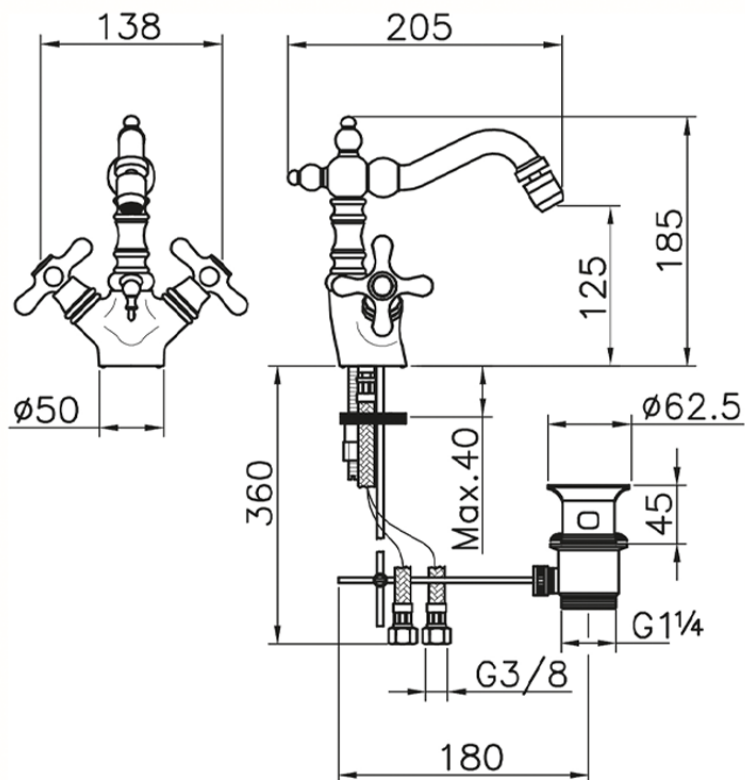

Miscelatore bidet CROISSETTE\_CS000550

CS000550

<https://www.huberitalia.com/miscelatore-bidet-croisette-cs000550>

2026-06-30