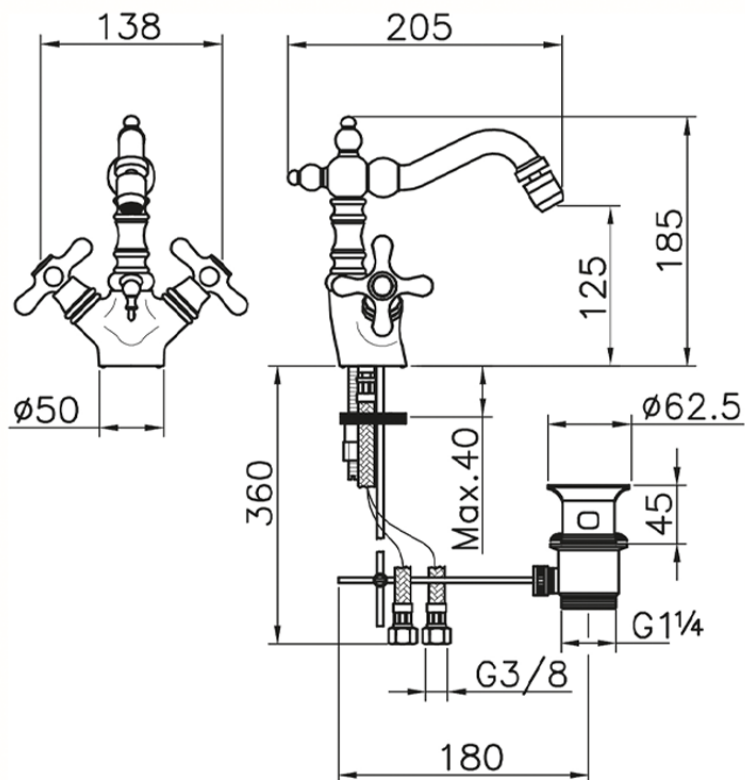

Miscelatore bidet CROISSETTE_CS000550

CS000550

<https://www.huberitalia.com/miscelatore-bidet-croisette-cs000550>

2026-06-30