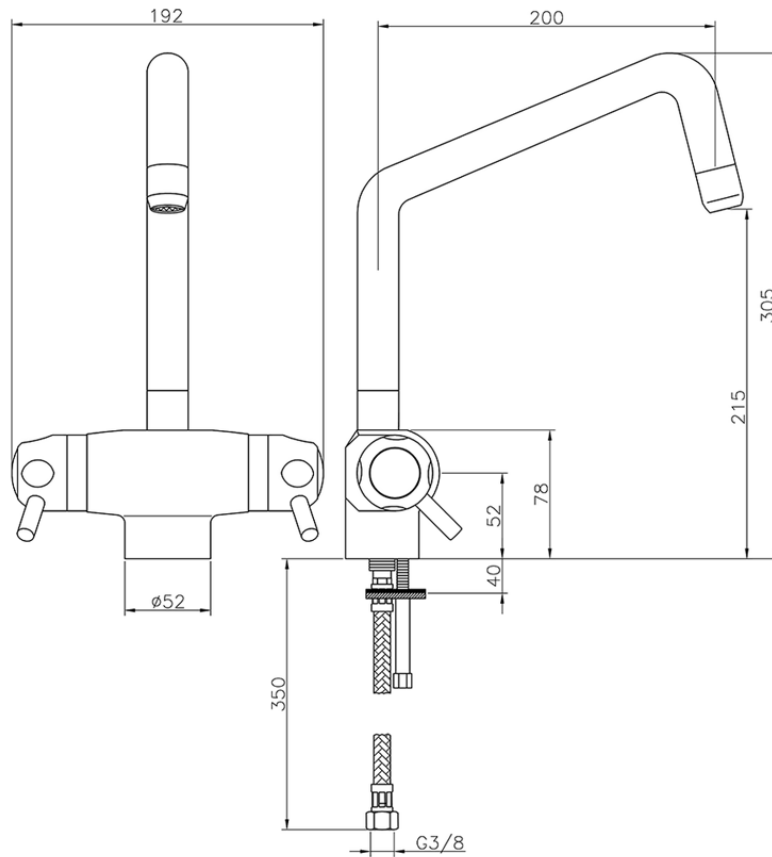

Miscelatore termostatico lavello THERMO_CPT65010

CPT65010

<https://www.huberitalia.com/miscelatore-termostatico-lavello-thermo-cpt65010>

2026-06-27