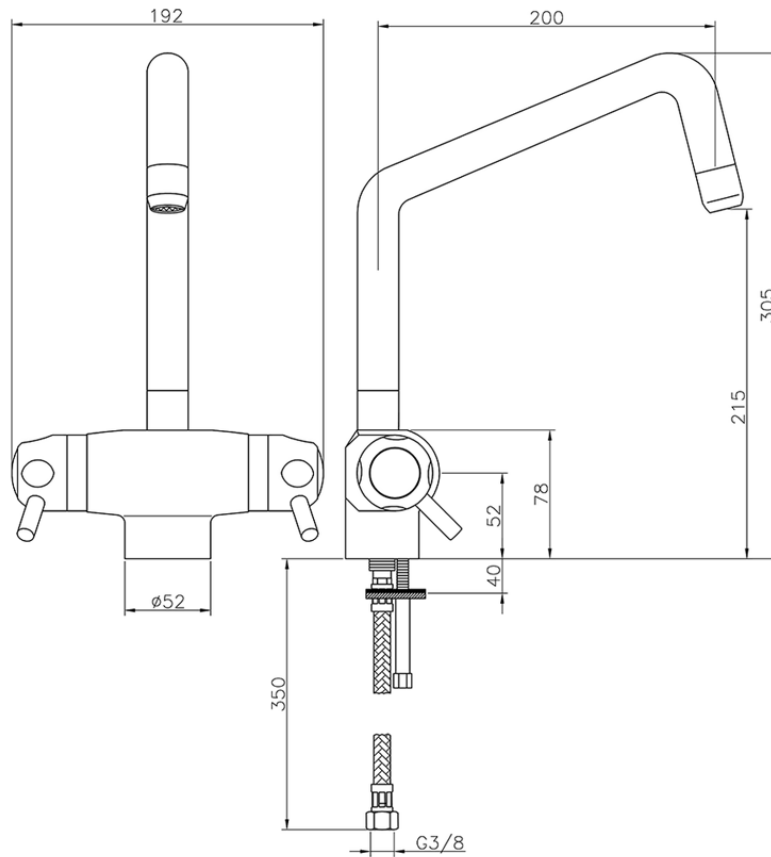

Miscelatore termostatico lavello THERMO_CPT65010

CPT65010

<https://www.huberitalia.com/miscelatore-termostatico-lavello-thermo-cpt65010>

2026-05-13