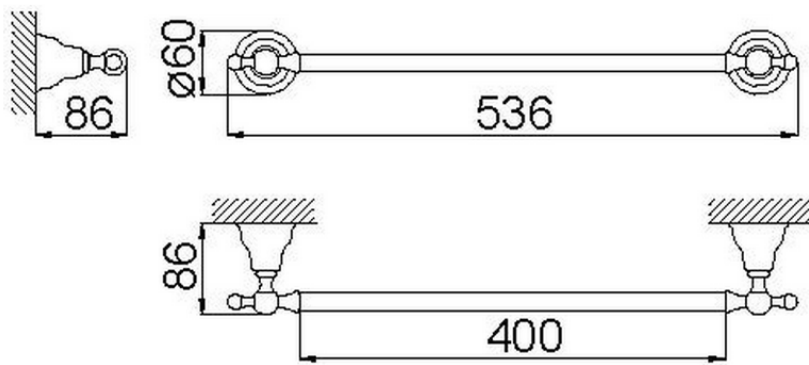

Porta salviette 40 cm CROISSETTE_4012.01H.

4012.01H.

<https://www.huberitalia.com/porta-salviette-40-cm-croisette-4012-01h>

2026-04-16