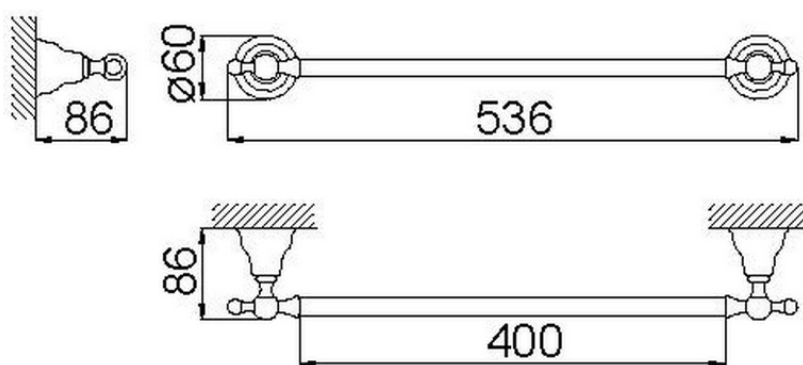

Porta salviette 40 cm CROISETTE_4012.01H.

4012.01H.

<https://www.huberitalia.com/porta-salviette-40-cm-croisette-4012-01h>

2026-02-28