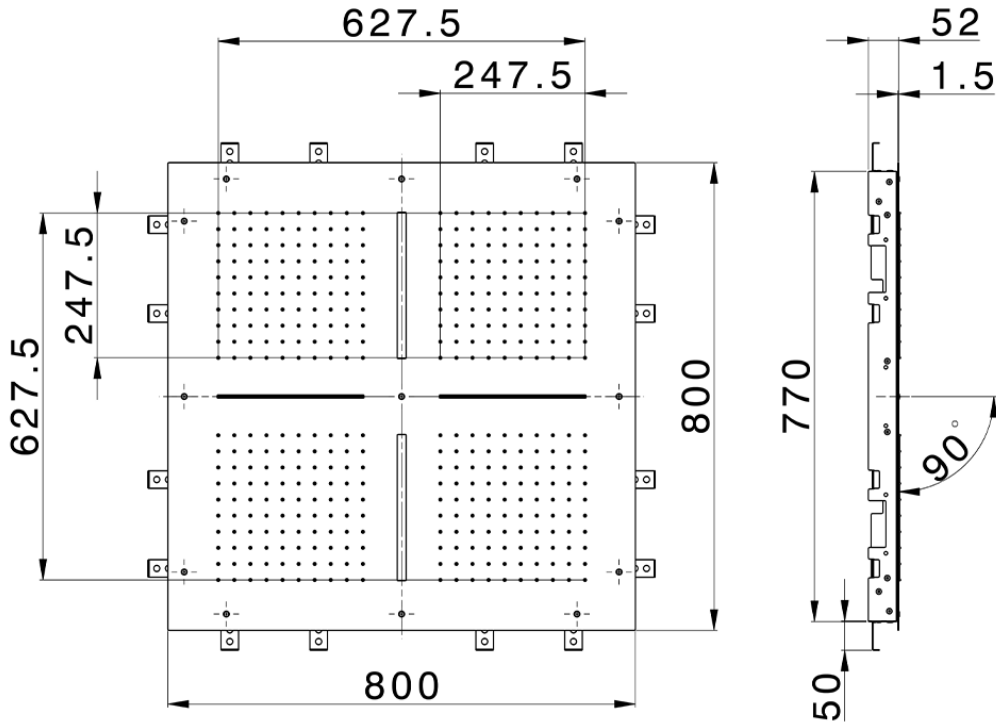

Soffione a soffitto con cromoterapia 800x800 mm ZEN_ZS1C0105

ZS1C0105

<https://www.huberitalia.com/soffione-a-soffitto-con-cromoterapia-800x800-mm-zen-zs1c0105>

2026-06-08