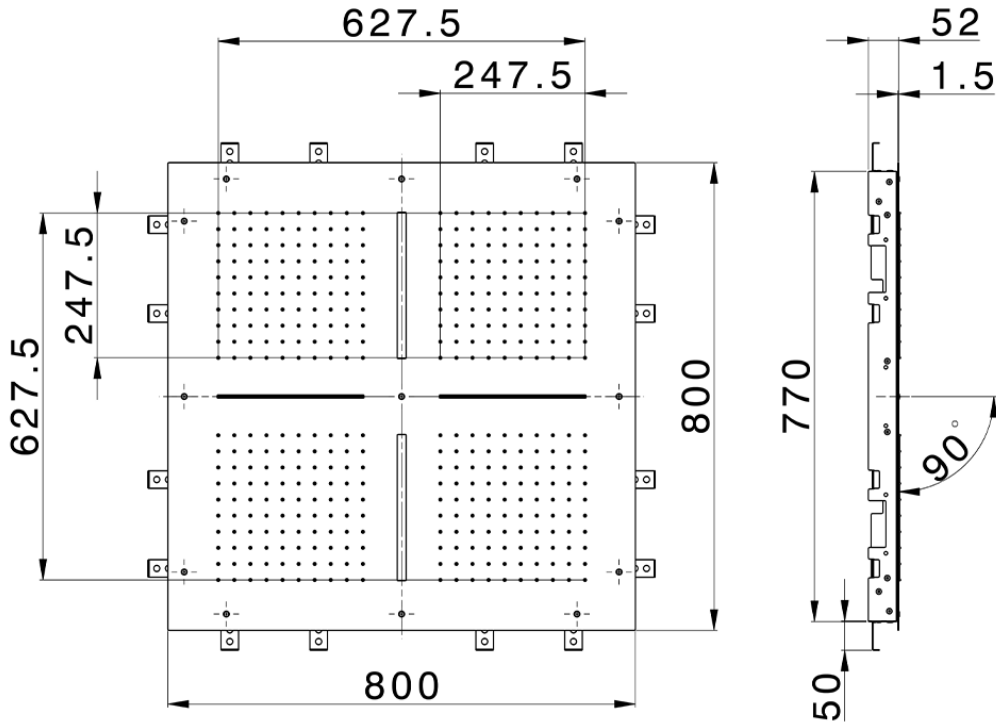

Soffione a soffitto con cromoterapia 800x800 mm ZEN_ZS1C0105

ZS1C0105

<https://www.huberitalia.com/soffione-a-soffitto-con-cromoterapia-800x800-mm-zen-zs1c0105>

2026-05-15