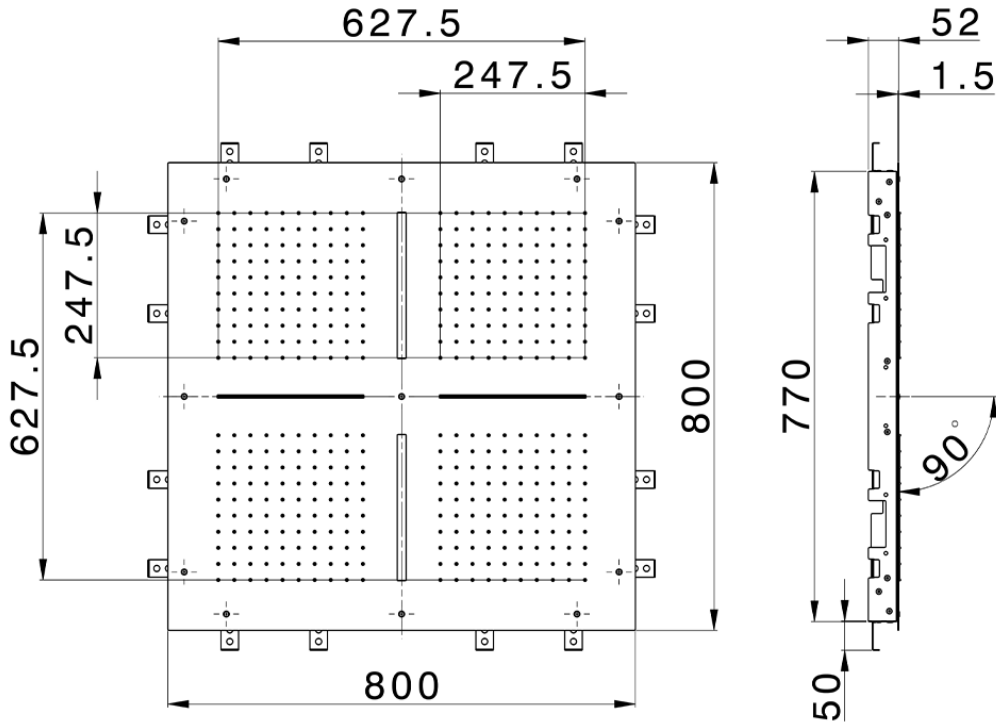

Soffione a soffitto con cromoterapia 800x800 mm ZEN\_ZS1C0105

ZS1C0105

<https://www.huberitalia.com/soffione-a-soffitto-con-cromoterapia-800x800-mm-zen-zs1c0105>

2026-05-15