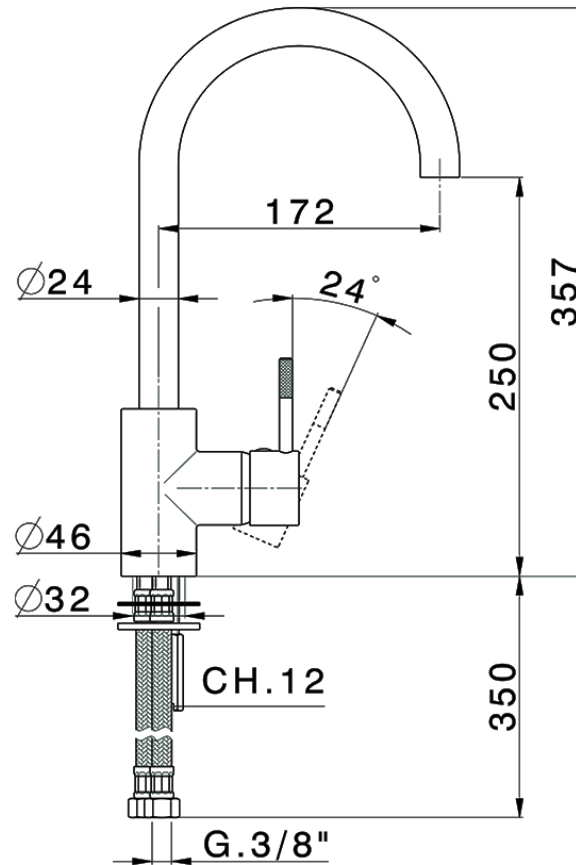

Miscelatore monocomando lavello KITCHEN_LS900530

LS900530

<https://www.huberitalia.com/miscelatore-monocomando-lavello-kitchen-ls900530>

2025-05-01