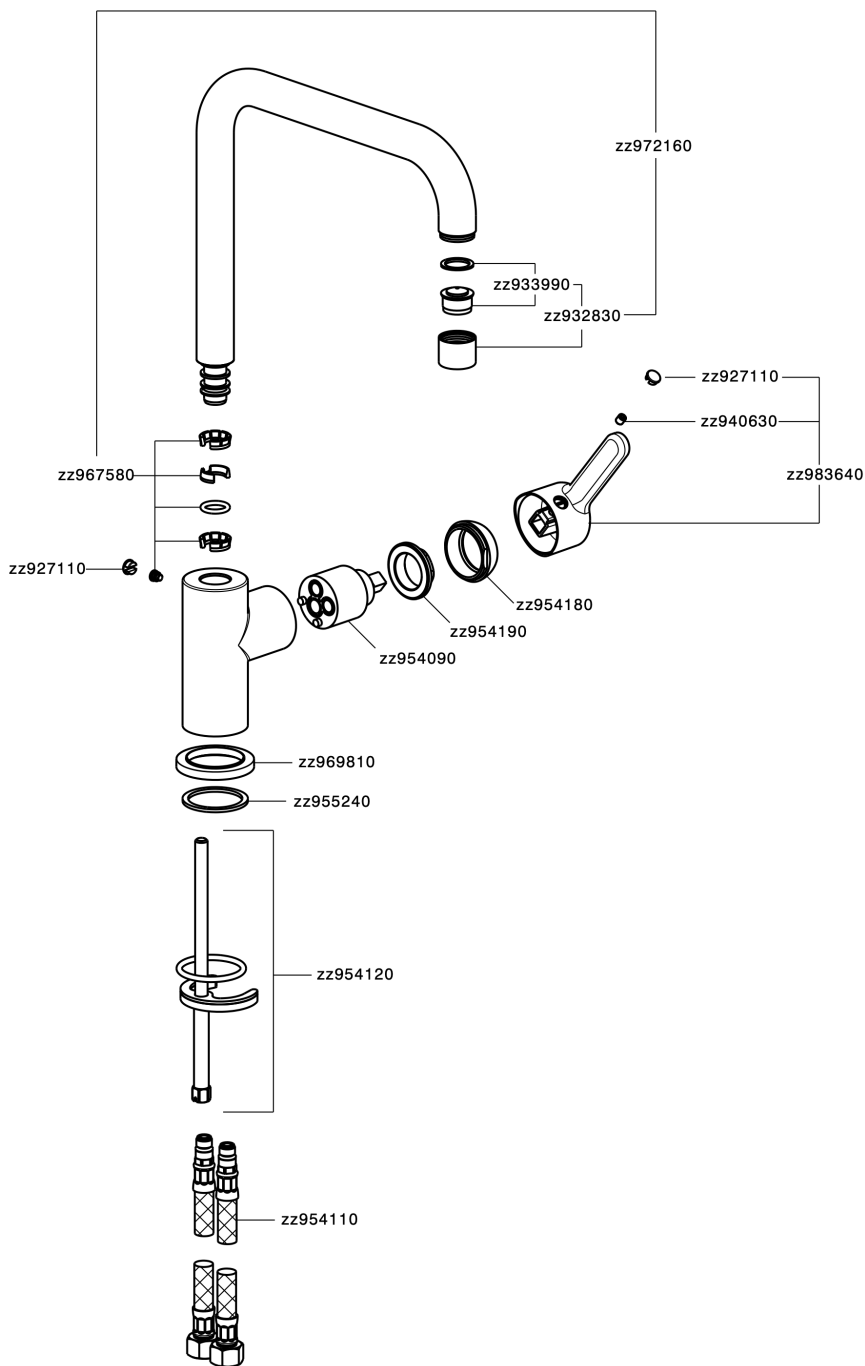

Miscelatore monocomando lavello EnergySave KITCHEN_H2002535

H2002535

<https://www.huberitalia.com/miscelatore-monocomando-lavello-energysave-kitchen-h2002535>

2026-06-27