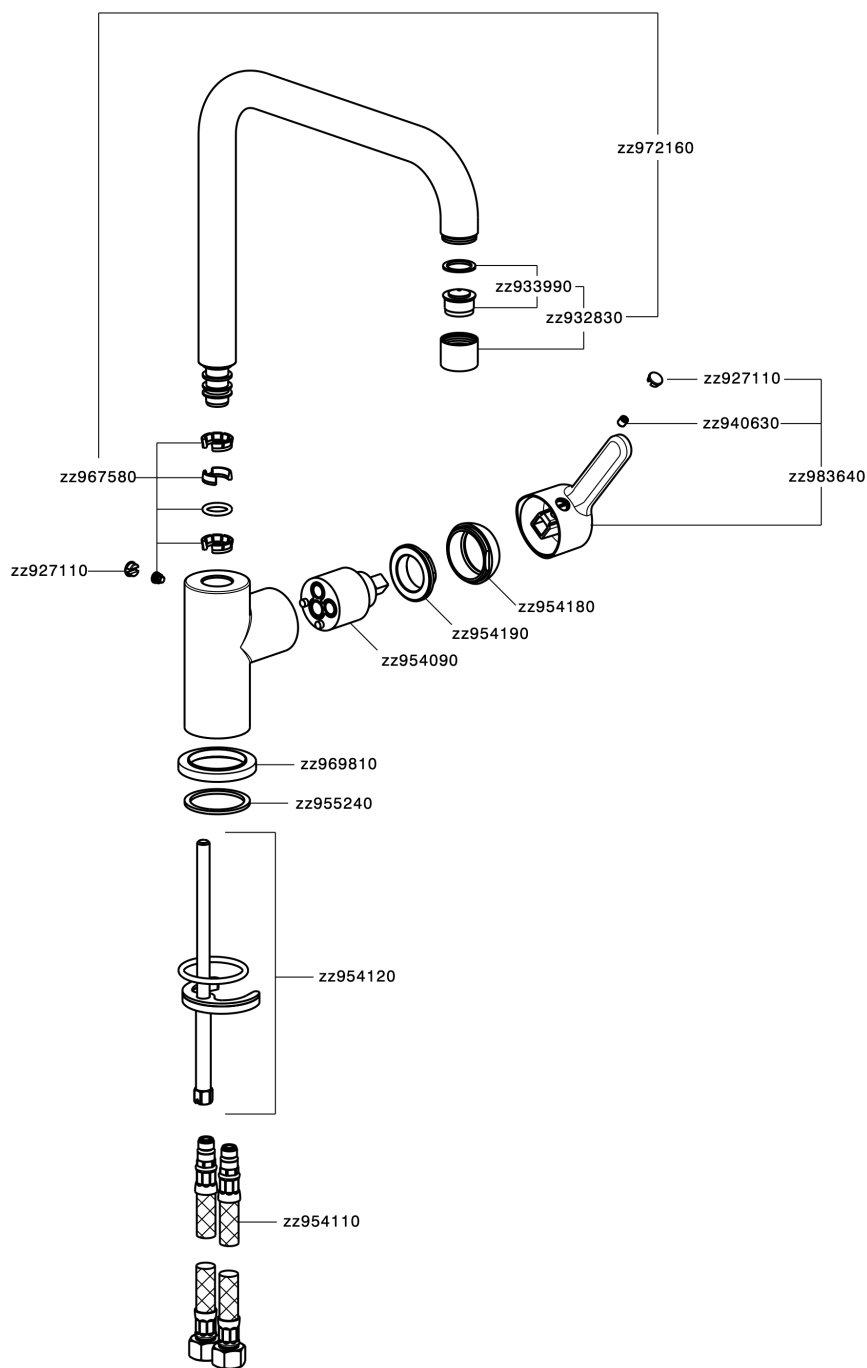

Miscelatore monocomando lavello EnergySave KITCHEN_H2002535

H2002535

<https://www.huberitalia.com/miscelatore-monocomando-lavello-energysave-kitchen-h2002535>

2026-05-13