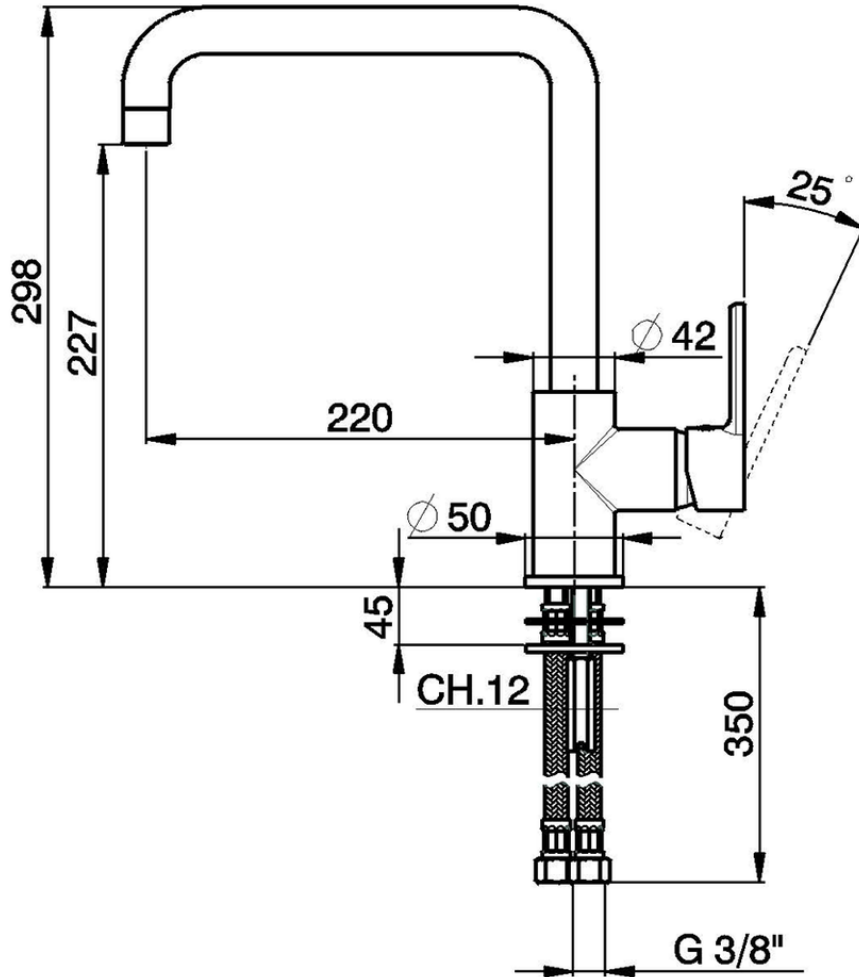

Miscelatore monocomando lavello EnergySave KITCHEN\_H2002535

H2002535

<https://www.huberitalia.com/miscelatore-monocomando-lavello-energy-save-kitchen-h2002535>

2026-05-13