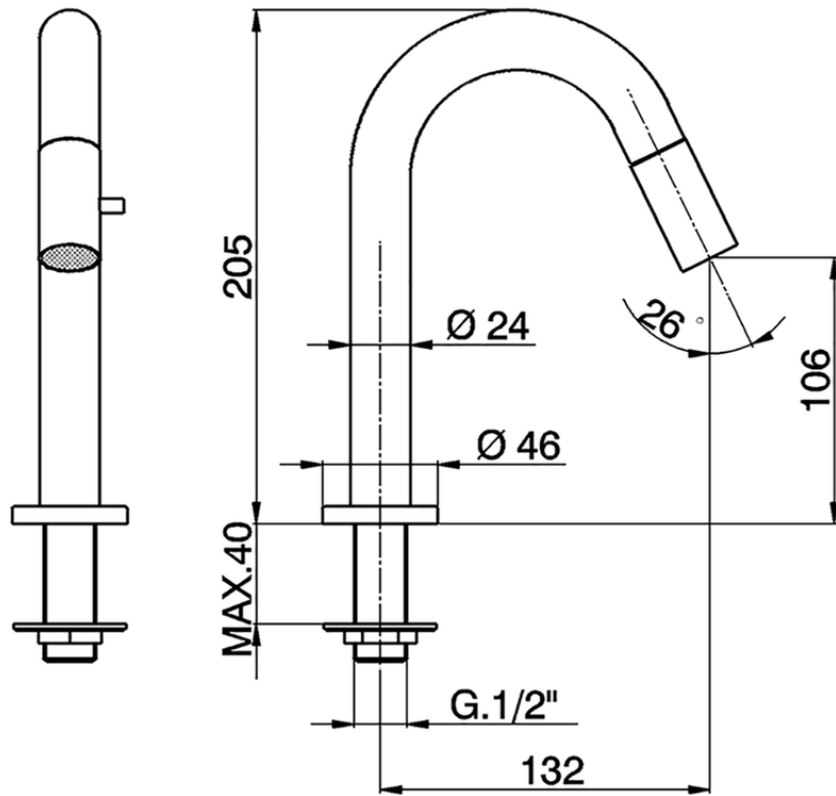

Rubinetto monoacqua CHRONOS_CR000910

CR000910

<https://www.huberitalia.com/rubinetto-monoacqua-chronos-cr000910>

2026-06-18