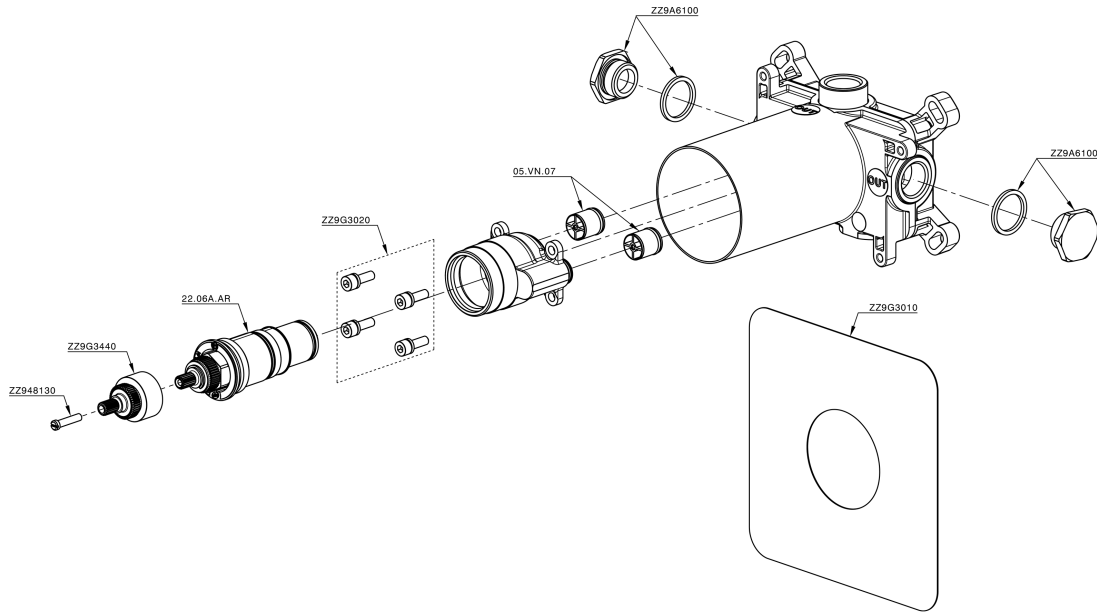

Parte incasso termostatico PUSH&SHOWER_ZB0G1000

ZB0G1000

<https://www.huberitalia.com/parte-incasso-termostatico-pushshower-zb0g1000>

2026-07-03