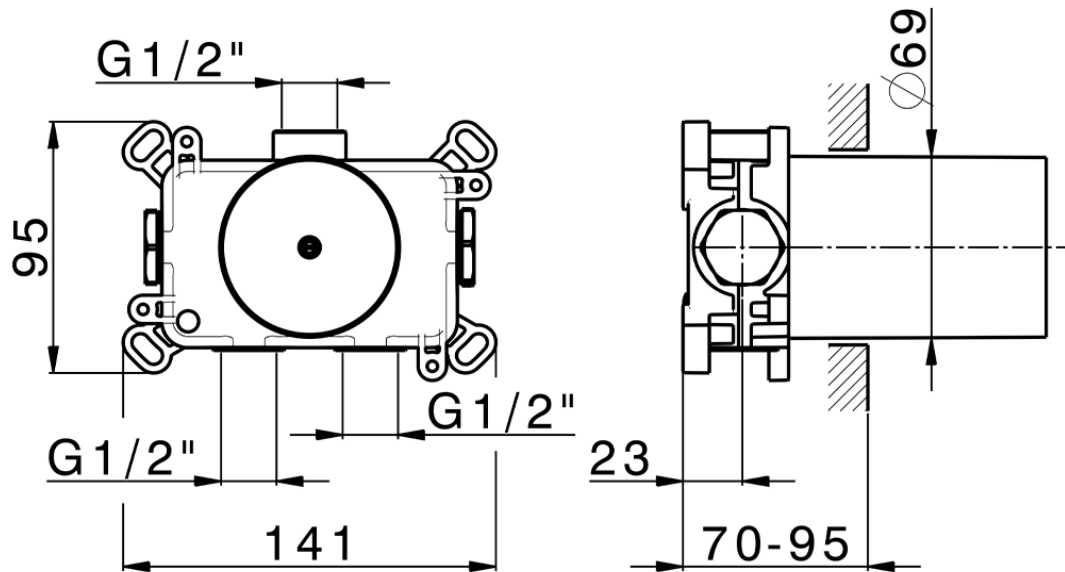

Parte incasso termostatico PUSH&SHOWER\_ZB0G1000

ZB0G1000

<https://www.huberitalia.com/parte-incasso-termostatico-pushshower-zb0g1000>

2026-05-13