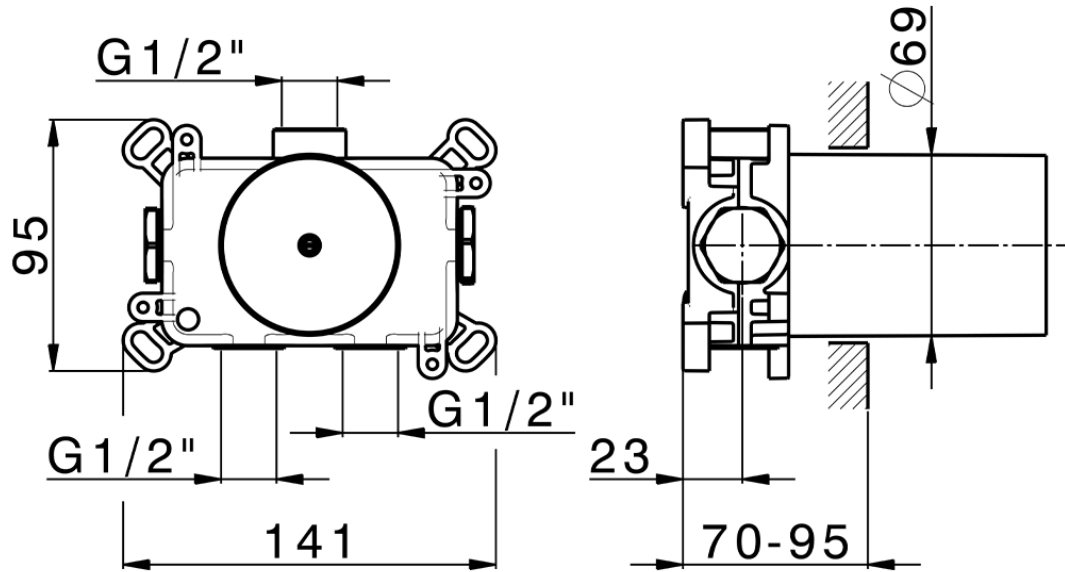

Parte incasso termostatico PUSH&SHOWER_ZB0G1000

ZB0G1000

<https://www.huberitalia.com/parte-incasso-termostatico-pushshower-zb0g1000>

2026-07-03