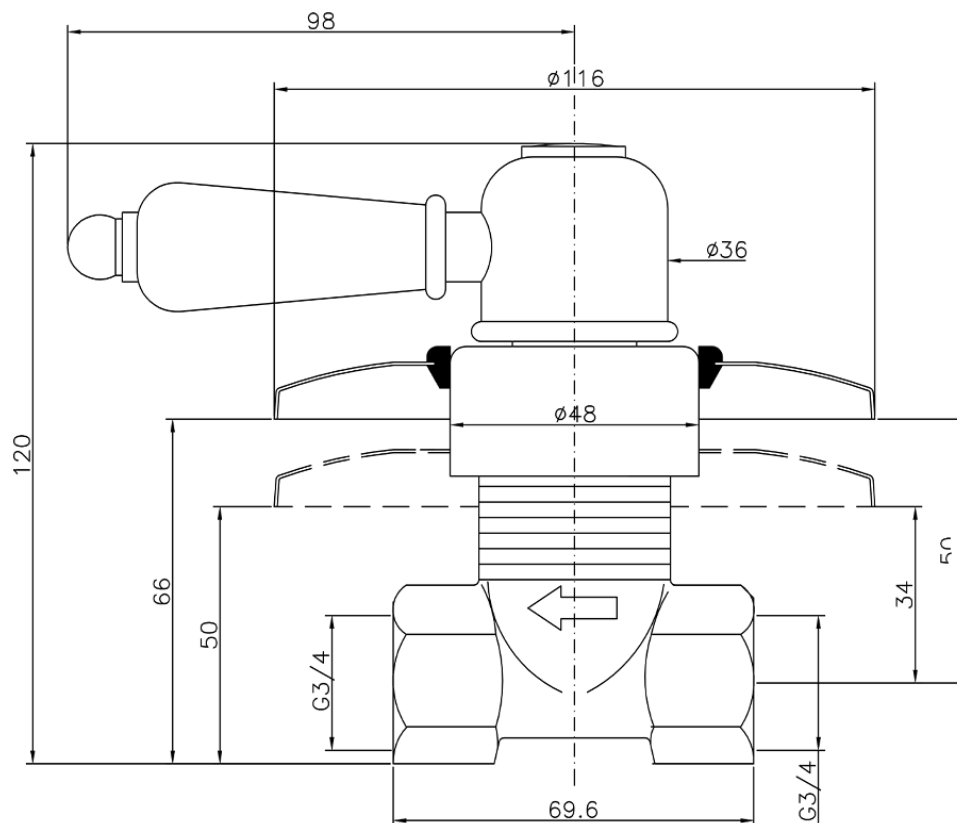

Rubinetto d'arresto incasso CROISSETTE_CS000313

CS000313

<https://www.huberitalia.com/rubinetto-darresto-incasso-croisette-cs000313>

2026-04-24