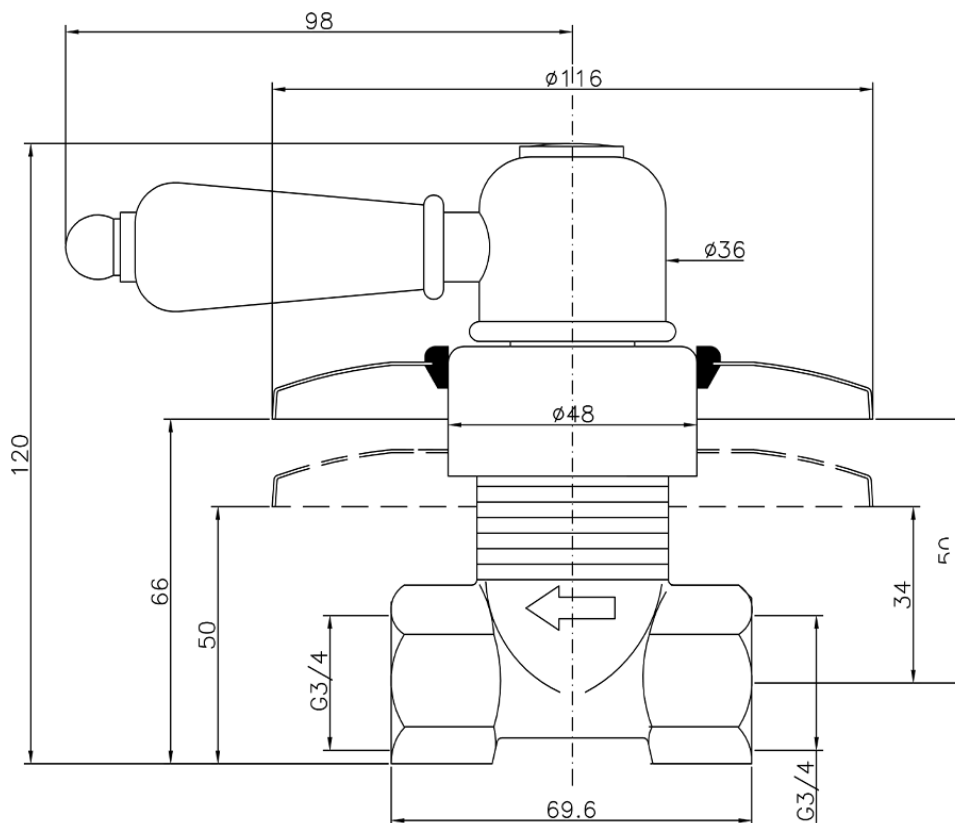

Rubinetto d'arresto incasso CROISETTE_CS000313

CS000313

<https://www.huberitalia.com/rubinetto-darresto-incasso-croisette-cs000313>

2026-04-24