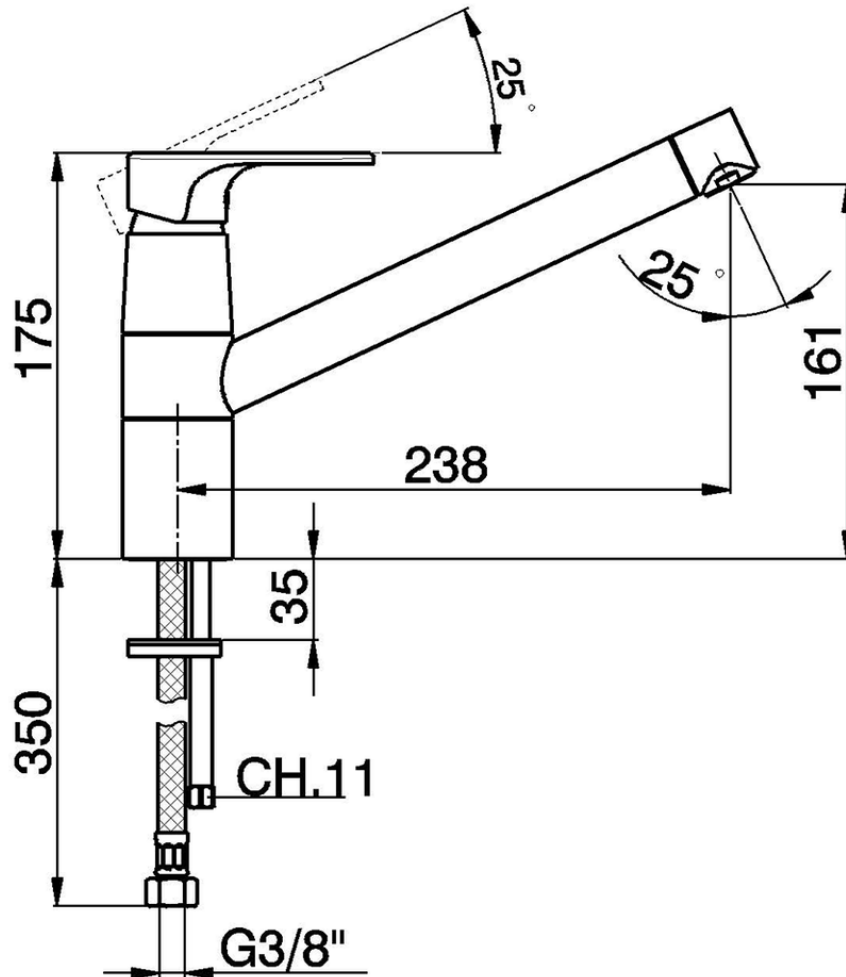

Miscelatore monocomando lavello EnergySave KITCHEN_AH002585

AH002585

<https://www.huberitalia.com/miscelatore-monocomando-lavello-energy-save-kitchen-ah002585>

2026-04-25