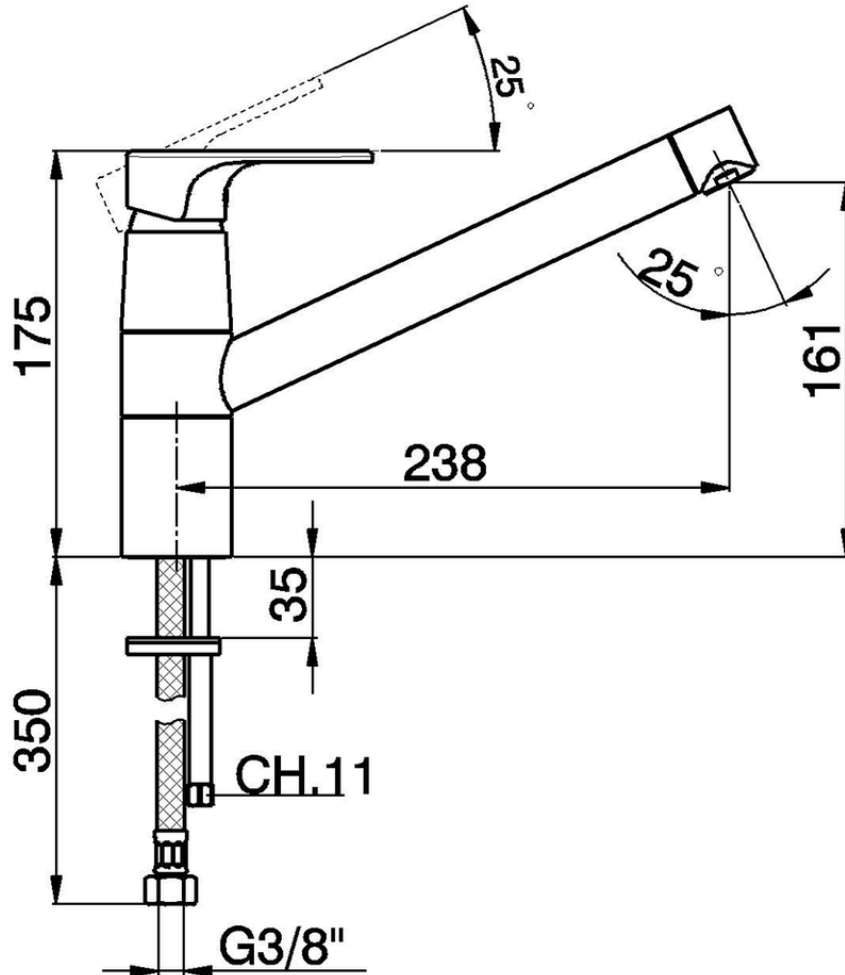

## Miscelatore monocomando lavello EnergySave KITCHEN\_AH002585

AH002585

<https://www.huberitalia.com/miscelatore-monocomando-lavello-energy-save-kitchen-ah002585>

2026-06-16