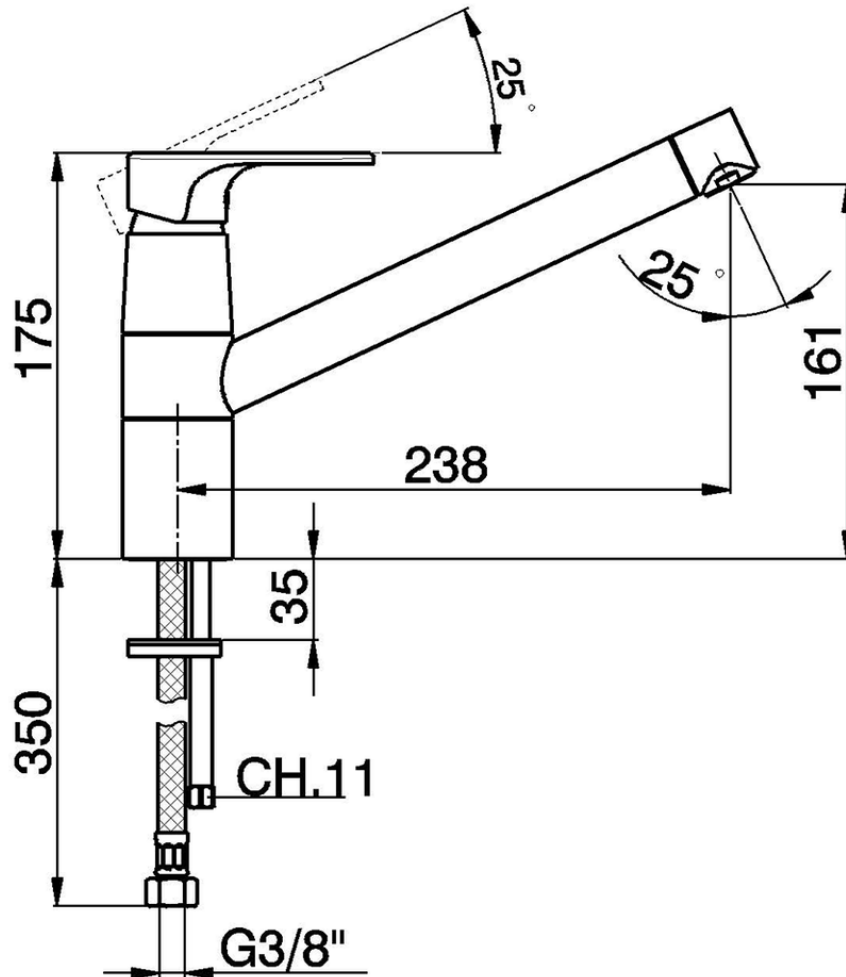

Miscelatore monocomando lavello EnergySave KITCHEN_AH002585

AH002585

<https://www.huberitalia.com/miscelatore-monocomando-lavello-energy-save-kitchen-ah002585>

2026-06-16