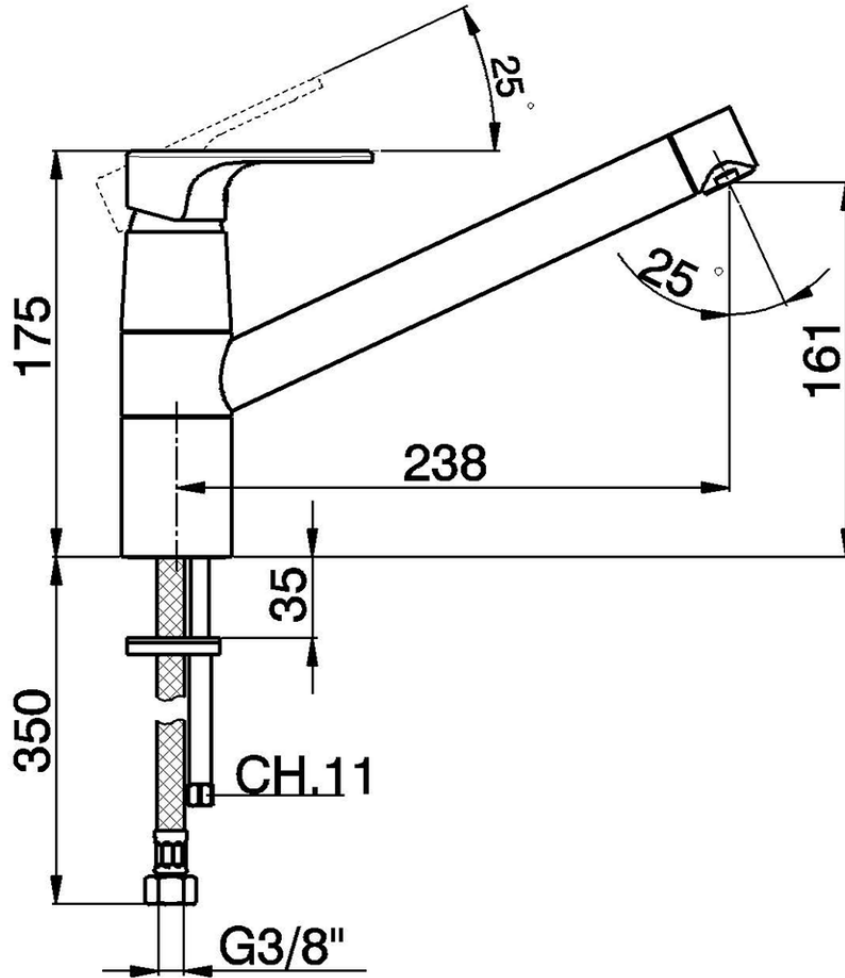

Miscelatore monocomando lavello EnergySave KITCHEN_AH002585

AH002585

<https://www.huberitalia.com/miscelatore-monocomando-lavello-energysave-kitchen-ah002585>

2026-06-18