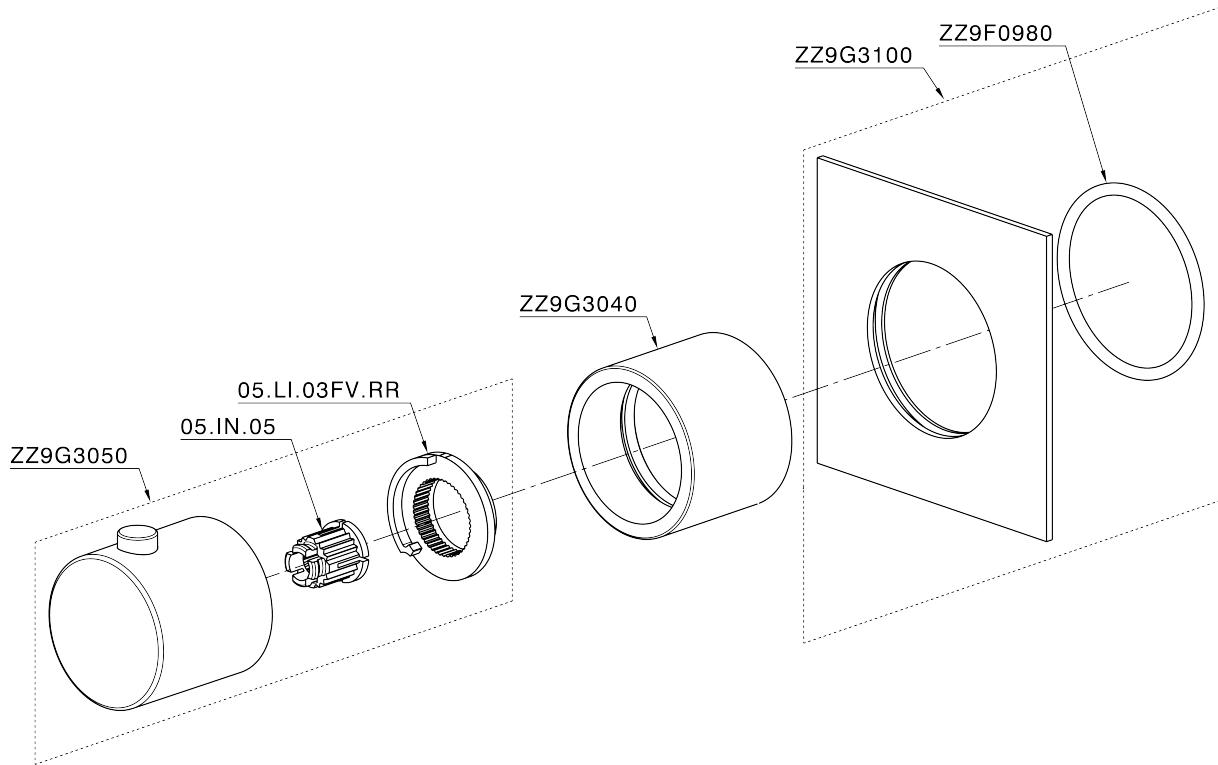

## Parte esterna termostatico incasso PUSH&SHOWER\_PS0G1020

PS0G1020

<https://www.huberitalia.com/parte-esterna-termostatico-incasso-pushshower-ps0g1020>

2026-07-03