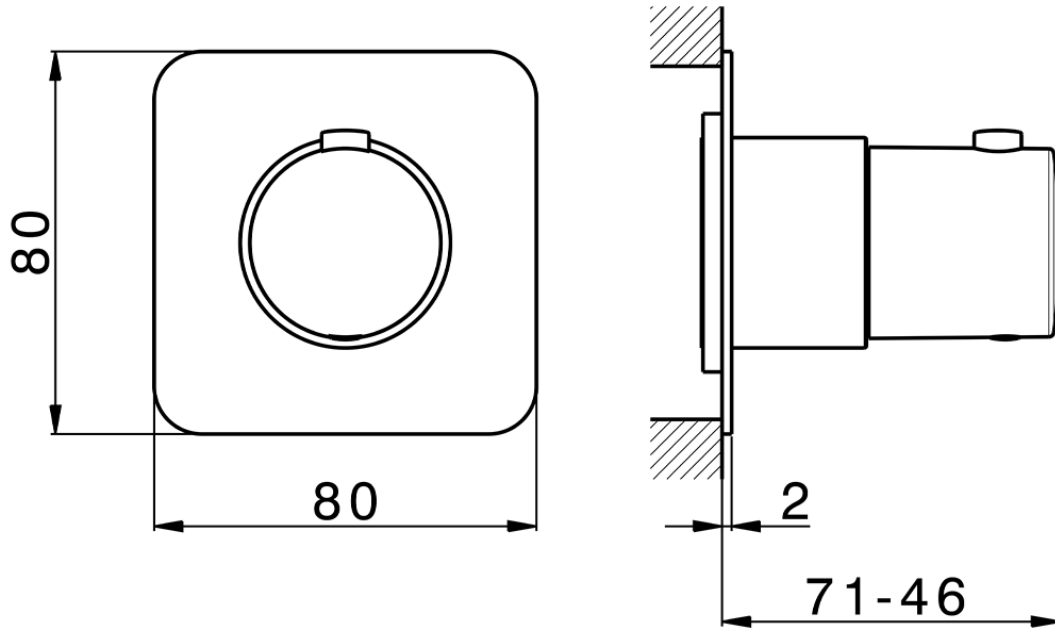

## Parte esterna termostatico incasso PUSH&SHOWER\_PS0G1020

PS0G1020

<https://www.huberitalia.com/parte-esterna-termostatico-incasso-pushshower-ps0g1020>

2026-07-03