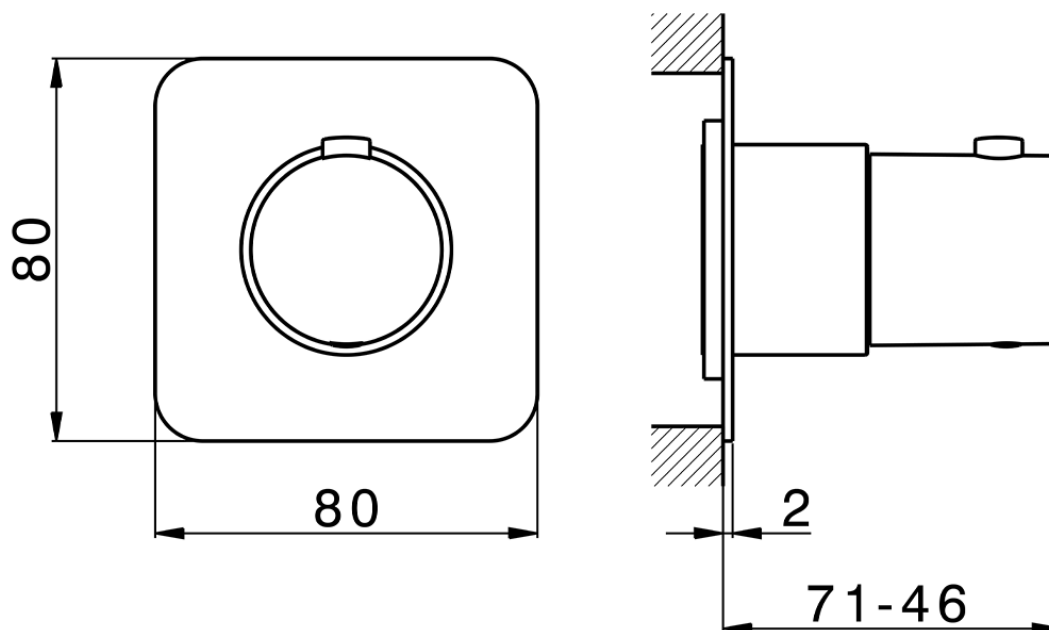

## Parte esterna termostatico incasso PUSH&SHOWER\_PS0G1020

PS0G1020

<https://www.huberitalia.com/parte-esterna-termostatico-incasso-pushshower-ps0g1020>

2026-05-13