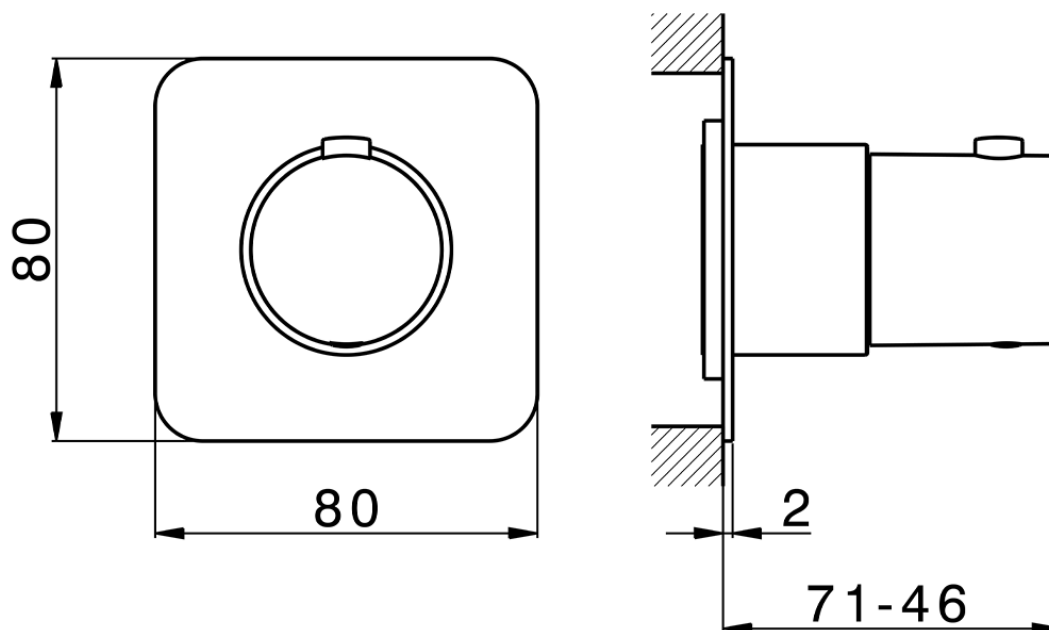

Parte esterna termostatico incasso PUSH&SHOWER_PS0G1020

PS0G1020

<https://www.huberitalia.com/parte-esterna-termostatico-incasso-pushshower-ps0g1020>

2026-07-03