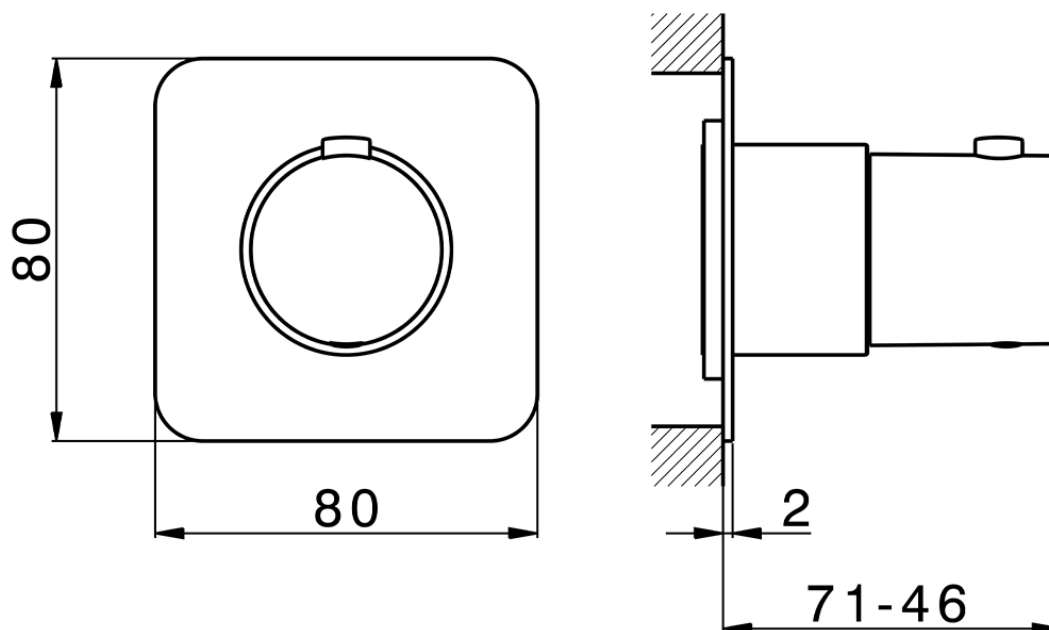

Parte esterna termostatico incasso PUSH&SHOWER_PS0G1020

PS0G1020

<https://www.huberitalia.com/parte-esterna-termostatico-incasso-pushshower-ps0g1020>

2026-05-13